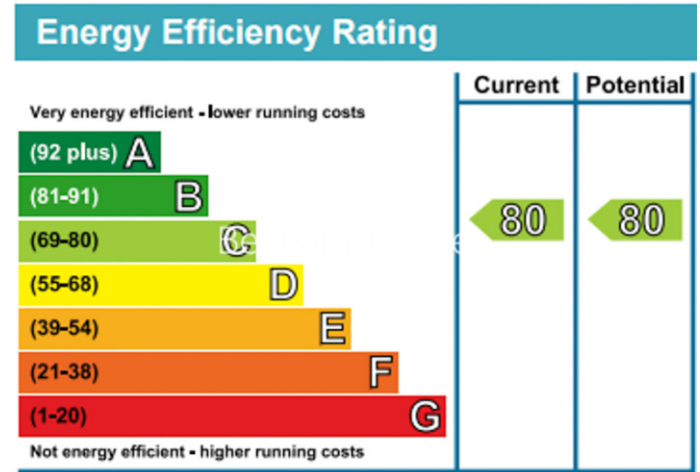

Eastfields Avenue, Wandsworth, SW18

£635 per week, £2,750 per month + fees

www.benhams.com

London branches open six days a week Mon - Sat

Canary Wharf | City | Colindale | Dartmouth Park | Ealing | Fulham
Hammersmith | Hampstead | Highgate | Hyde Park | Kensington | Kew
Knightsbridge | Nine Elms | Shoreditch | Southall | Surrey Quays
Wapping | Wembley | White City | Woolwich

International offices

China | Hong Kong SAR | India | Indonesia | Qatar | Malaysia | Middle East | Pakistan
Singapore | South Africa | Thailand | Turkey