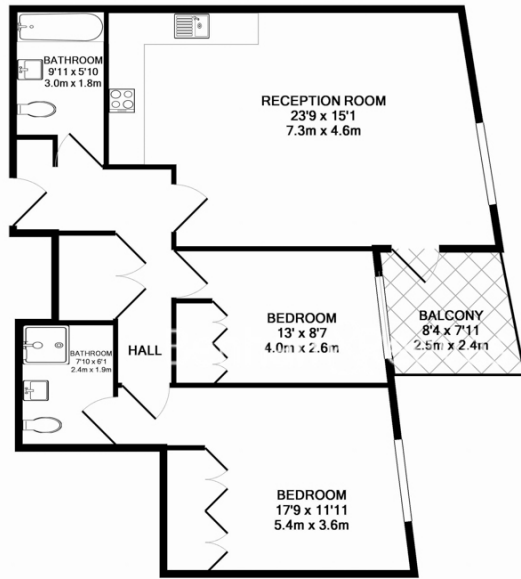

Eastfields Avenue, Wandsworth, SW18

£635 per week, £2,750 per month + fees

www.benhams.com

London branches open six days a week Mon - Sat

Canary Wharf | City | Colindale | Dartmouth Park | Ealing | Fulham
Hammersmith | Hampstead | Highgate | Hyde Park | Kensington | Kew
Knightsbridge | Nine Elms | Shoreditch | Southall | Surrey Quays
Wapping | Wembley | White City | Woolwich

International offices

China | Hong Kong SAR | India | Indonesia | Qatar | Malaysia | Middle East | Pakistan
Singapore | South Africa | Thailand | Turkey