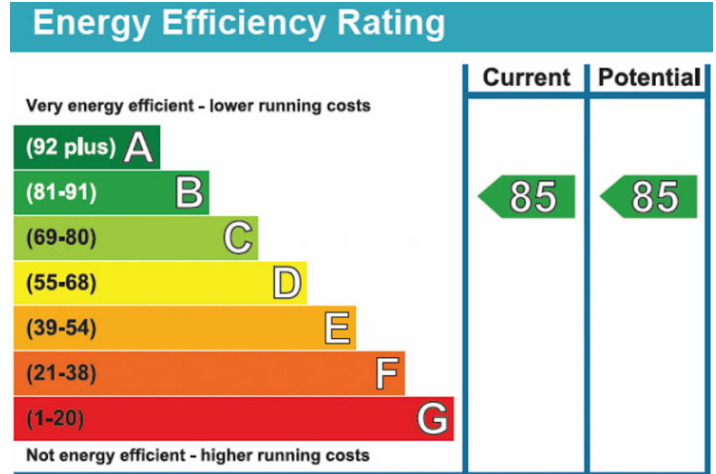

London branches open six days a week Mon - Sat

Canary Wharf | City | Colindale | Dartmouth Park | Ealing | Fulham
Hammersmith | Hampstead | Highgate | Hyde Park | Kensington | Kew
Knightsbridge | Nine Elms | Shoreditch | Southall | Surrey Quays
Wapping | Wembley | White City | Woolwich

International offices

China | Hong Kong SAR | India | Indonesia | Qatar | Malaysia | Middle East | Pakistan
Singapore | South Africa | Thailand | Turkey