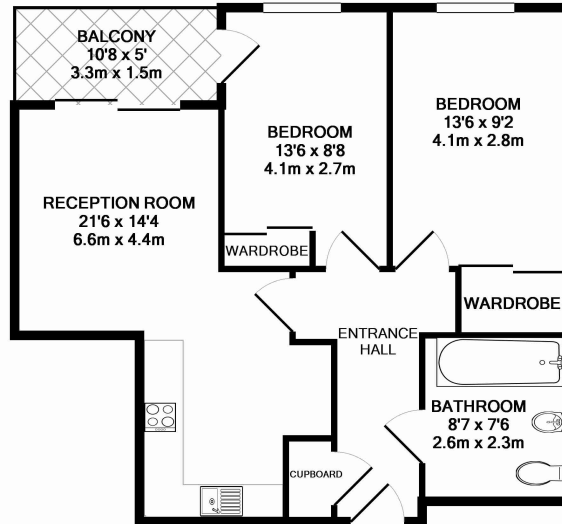

Buckhold Road, Wandsworth, SW18

£588 per week, £2,550 per month + fees

www.benhams.com

AURORA APARTMENT, BUCKHOLD ROAD, SW18 4FW
TOTAL APPROX. FLOOR AREA 634 SQ.FT. (58.9 SQ.M.)