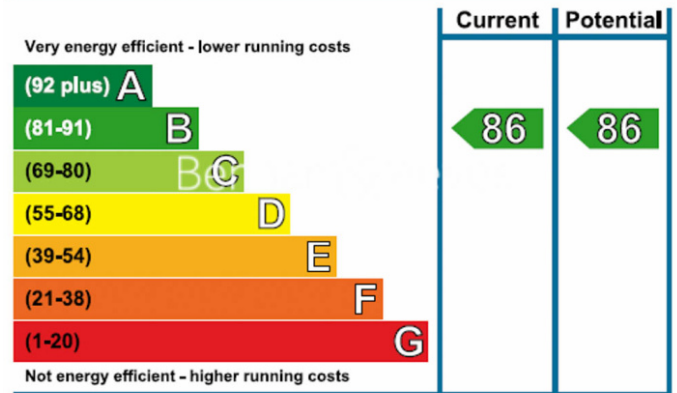

Energy Efficiency Rating

London branches open six days a week Mon - Sat

Canary Wharf | City | Colindale | Dartmouth Park | Ealing | Fulham
Hammersmith | Hampstead | Highgate | Hyde Park | Kensington | Kew
Knightsbridge | Nine Elms | Shoreditch | Southall | Surrey Quays
Wapping | Wembley | White City | Woolwich

International offices

China | Hong Kong SAR | India | Indonesia | Israel | Malaysia | Middle East | Pakistan
Qatar | Singapore | South Africa | Thailand | Turkey