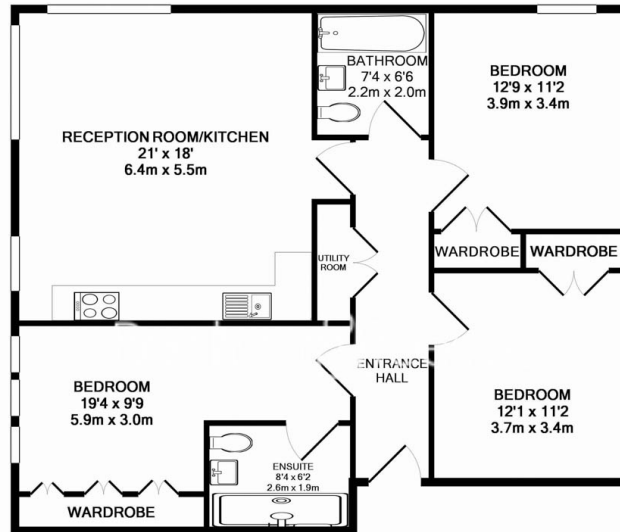

Cummings House, Wandsworth, SW18

£865 per week, £3,748 per month + fees

www.benhams.com