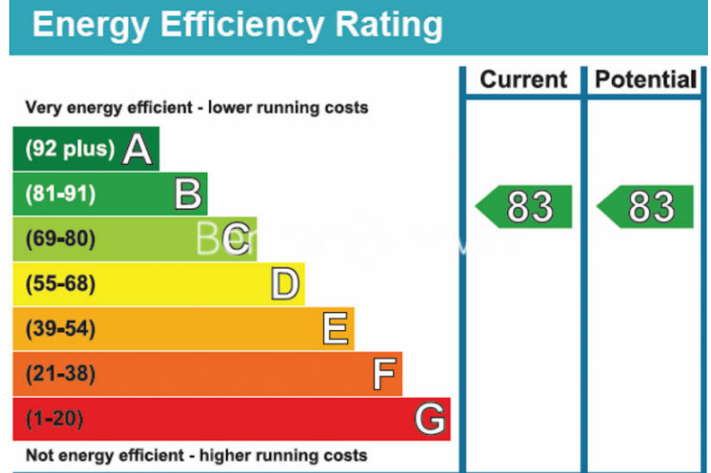

London branches open six days a week Mon - Sat

Canary Wharf | City | Colindale | Dartmouth Park | Ealing | Fulham
Hammersmith | Hampstead | Highgate | Hyde Park | Kensington | Kew
Knightsbridge | Nine Elms | Shoreditch | Southall | Surrey Quays
Wapping | Wembley | White City | Woolwich

International offices

China | Hong Kong SAR | India | Indonesia | Qatar | Malaysia | Middle East | Pakistan
Singapore | South Africa | Thailand | Turkey