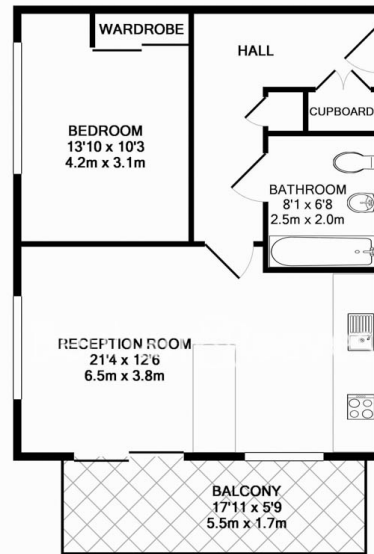

Enterprise Way, Wandsworth, SW18

£519 per week, £2,250 per month + fees

www.benhams.com

WITHAM HOUSE, ENTERPRISE WAY, SW18 1GB
TOTAL APPROX. FLOOR AREA 561 SQ.FT. (52.1 SQ.M.)