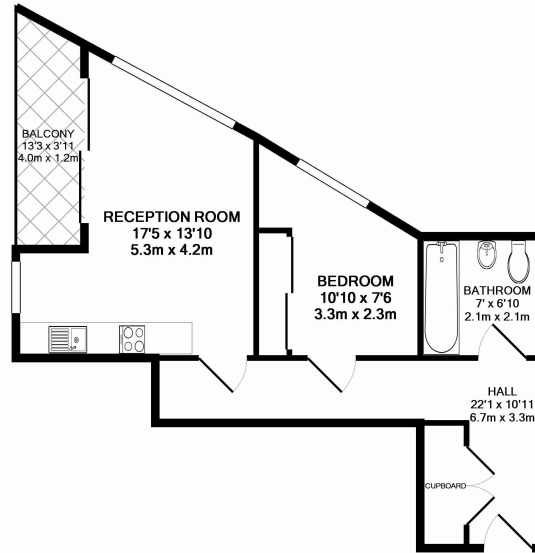

Buckhold Road, Wandsworth, SW18

£473 per week, £2,050 per month + fees

www.benhams.com

AURORA APARTMENT, BUCKHOLD ROAD, SW18 4FW
TOTAL APPROX. FLOOR AREA 448 SQ.FT. (41.6 SQ.M.)