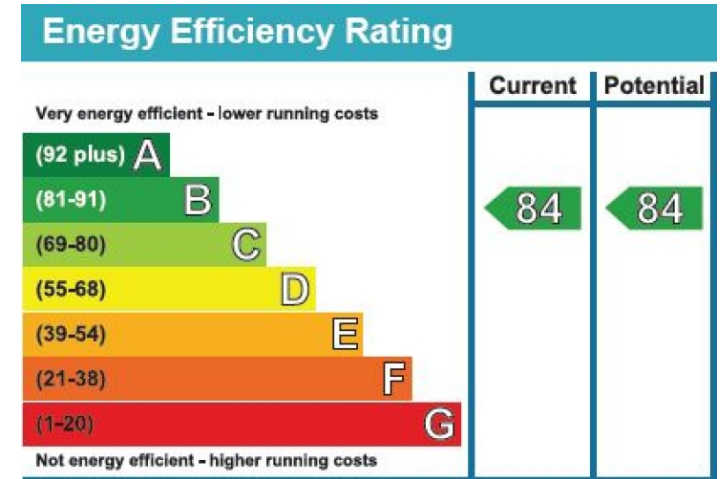

London branches open six days a week Mon - Sat

Canary Wharf | City | Colindale | Dartmouth Park | Ealing | Fulham
Hammersmith | Hampstead | Highgate | Hyde Park | Kensington | Kew
Knightsbridge | Nine Elms | Shoreditch | Southall | Surrey Quays
Wapping | Wembley | White City | Woolwich

International offices

China | Hong Kong SAR | India | Indonesia | Qatar | Malaysia | Middle East | Pakistan
Singapore | South Africa | Thailand | Turkey