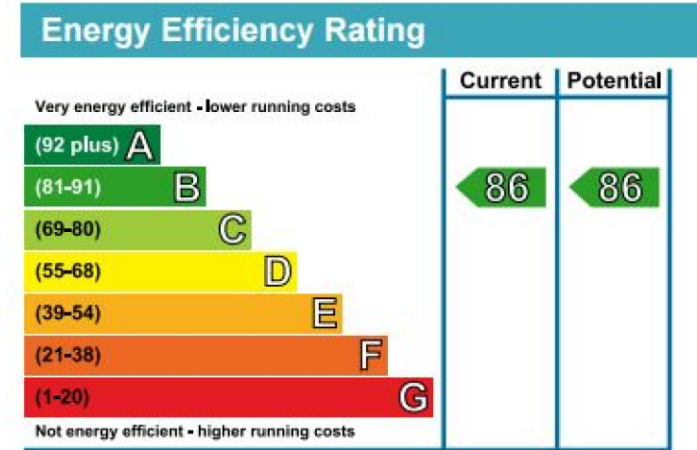

Benham & Reeves

The Nova Building, Victoria, SW1W

£1,044 per week, £4,524 per month + fees

www.benhams.com

C206 - NB.SW1 - 2ND FLOOR
 TOTAL APPROX. FLOOR AREA 587 SQ.FT. (54.5 SQ.M.)
 Whilst every attempt has been made to ensure the accuracy of the floor plan contained here, measurements of doors, windows, rooms and any other items are approximate and no responsibility is taken for any error, omission, or mis-statement. This plan is for illustrative purposes only and should be used as such by any prospective purchaser. The services, systems and appliances shown have not been tested and no guarantee as to their operability or efficiency can be given
 Made with Metropix ©2017