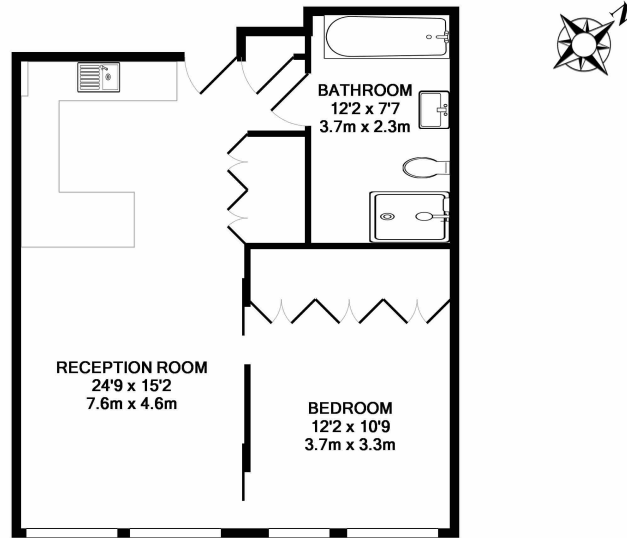

Please [click here](#) for full detail

Property features

1 Bedroom | 1 Bathroom | Reception | Furnished | Fully Fitted Kitchen | EPC-B | 602 sq ft | 24 Hr Concierge | Sky Lounge, Cinema & Gym | National Rail & Victoria Underground Station

Benham & Reeves

The Nova Building, Victoria, SW1W

£1,044 per week, £4,524 per month + fees

www.benhams.com

C206 - NB.SW1 - 2ND FLOOR
 TOTAL APPROX. FLOOR AREA 587 SQ.FT. (54.5 SQ.M.)
 Whilst every attempt has been made to ensure the accuracy of the floor plan contained here, measurements of doors, windows, rooms and any other items are approximate and no responsibility is taken for any error, omission, or mis-statement. This plan is for illustrative purposes only and should be used as such by any prospective purchaser. The services, systems and appliances shown have not been tested and no guarantee as to their operability or efficiency can be given
 Made with Metropix ©2017