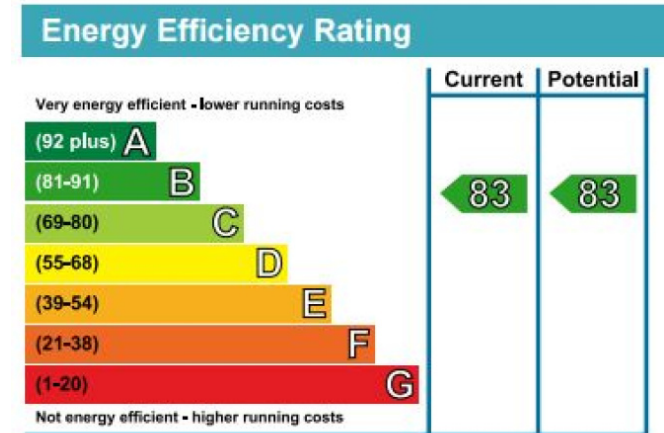

King's Gate Walk, Victoria, SW1

£825 per week, £3,575 per month + fees

www.benhams.com