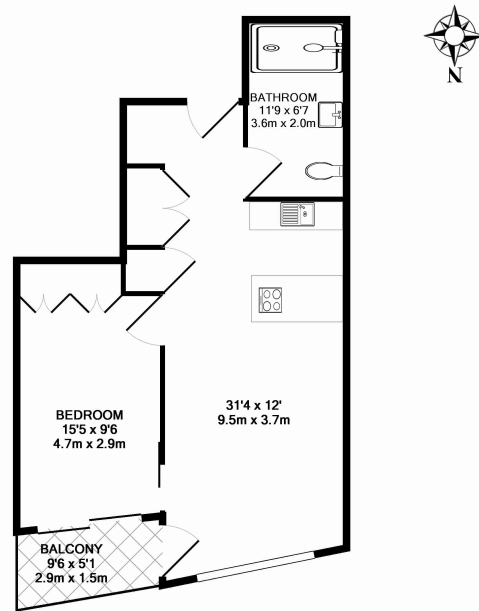

King's Gate Walk, Victoria, SW1

£825 per week, £3,575 per month + fees

www.benhams.com