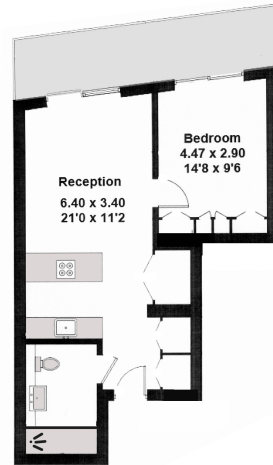

Kings Gate Walk, Victoria, SW1E

£900 per week, £3,900 per month + fees

www.benhams.com

3rdFloor

Approx gross internal area: 540sq/ft - 50sq/m