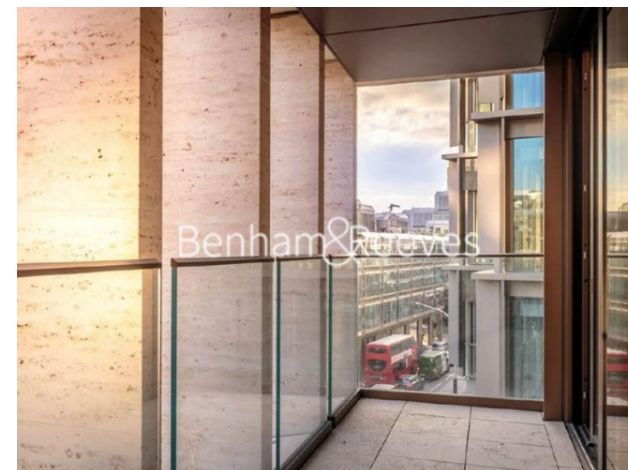

1 Bedroom   1 Bathroom   Furnished

A superb 635 sq ft ONE-BEDROOM apartment with private BALCONY, 24 Hr Concierge and a SECURE PARKING SPACE in KINGS GATE WALK on Victoria Street in the heart of Westminster and located just minutes from St. James's Park, Westminster & Victoria Stations.

Please [click here](#) for full detail

Property features

One Bedroom | Balcony | Secure Underground Parking Space | 635 Sq Ft | Furnished | EPC-B | 24 Hr Concierge | Fashionable Restaurants, Bars & Boutiques | Short Walk To Parliament Square | 5 Minute Walk To Victoria Or St James Park Station

For more information about this property, please call our Knightsbridge branch on

020 7581 2112

Redress & Client Money Protection :

Benham and Reeves are members of The Property Ombudsman redress scheme and have Client Money protection with ARLA Propertymark. You can find more information on our website at <https://www.benhams.com/membership/>

Benham & Reeves