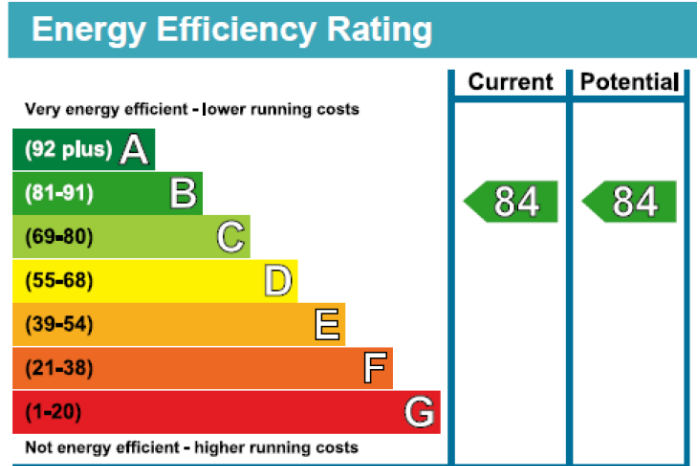

Kings Gate Walk, Victoria, SW1E

£900 per week, £3,900 per month + fees

www.benhams.com

3rdFloor

Approx gross internal area: 540sq/ft - 50sq/m

London branches open six days a week Mon - Sat

Canary Wharf | City | Colindale | Dartmouth Park | Ealing | Fulham
Hammersmith | Hampstead | Highgate | Hyde Park | Kensington | Kew
Knightsbridge | Nine Elms | Shoreditch | Southall | Surrey Quays
Wapping | Wembley | White City | Woolwich

International offices

China | Hong Kong SAR | India | Indonesia | Qatar | Malaysia | Middle East | Pakistan
Singapore | South Africa | Thailand | Turkey