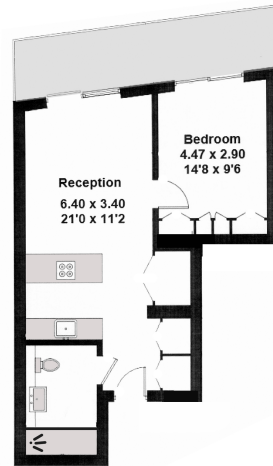

Kings Gate Walk, Victoria, SW1E

£900 per week, £3,900 per month + fees

www.benhams.com

3rdFloor

Approx gross internal area: 540sq/ft - 50sq/m

London branches open six days a week Mon - Sat

Canary Wharf | City | Colindale | Dartmouth Park | Ealing | Fulham
Hammersmith | Hampstead | Highgate | Hyde Park | Kensington | Kew
Knightsbridge | Nine Elms | Shoreditch | Southall | Surrey Quays
Wapping | Wembley | White City | Woolwich

International offices

China | Hong Kong SAR | India | Indonesia | Qatar | Malaysia | Middle East | Pakistan
Singapore | South Africa | Thailand | Turkey