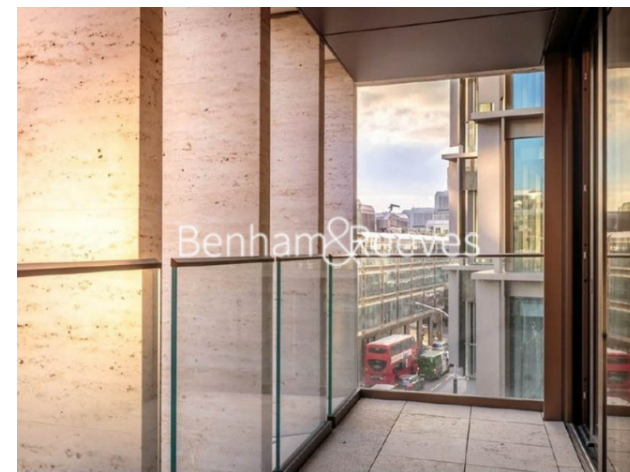

1 Bedroom   1 Bathroom   Furnished

A superb 635 sq ft ONE-BEDROOM apartment with private BALCONY, 24 Hr Concierge and a SECURE PARKING SPACE in KINGS GATE WALK on Victoria Street in the heart of Westminster and located just minutes from St. James's Park, Westminster & Victoria Stations.

Please [click here](#) for full detail

Property features

One Bedroom | Balcony | Secure Underground Parking Space | 635 Sq Ft | Furnished | EPC-B | 24 Hr Concierge | Fashionable Restaurants, Bars & Boutiques | Short Walk To Parliament Square | 5 Minute Walk To Victoria Or St James Park Station

For more information about this property, please call our Knightsbridge branch on

020 7581 2112

Redress & Client Money Protection :

Benham and Reeves are members of The Property Ombudsman redress scheme and have Client Money protection with ARLA Propertymark. You can find more information on our website at <https://www.benhams.com/membership/>

Benham & Reeves