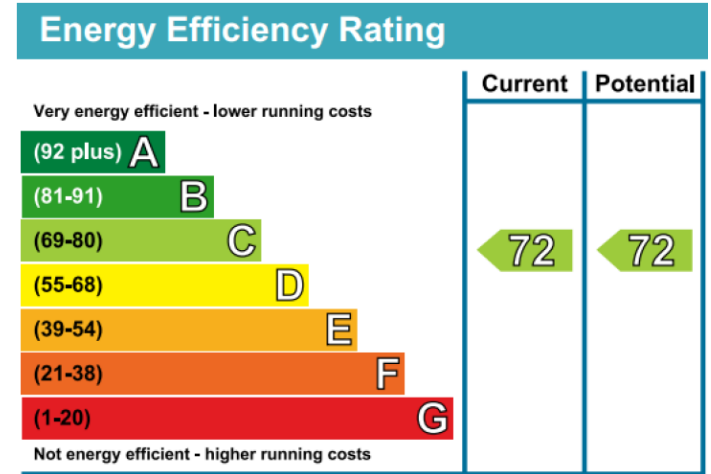

Warwick Row, Victoira, SW1E

£995 per week, £4,312 per month + fees

www.benhams.com

00107-16WR.SW1E - 4th floor
Total approx floor area: 91SQ f 982SQ m

London branches open six days a week Mon - Sat

Canary Wharf | City | Colindale | Dartmouth Park | Ealing | Fulham
Hammersmith | Hampstead | Highgate | Hyde Park | Kensington | Kew
Knightsbridge | Nine Elms | Shoreditch | Southall | Surrey Quays
Wapping | Wembley | White City | Woolwich

International offices

China | Hong Kong SAR | India | Indonesia | Qatar | Malaysia | Middle East | Pakistan
Singapore | South Africa | Thailand | Turkey