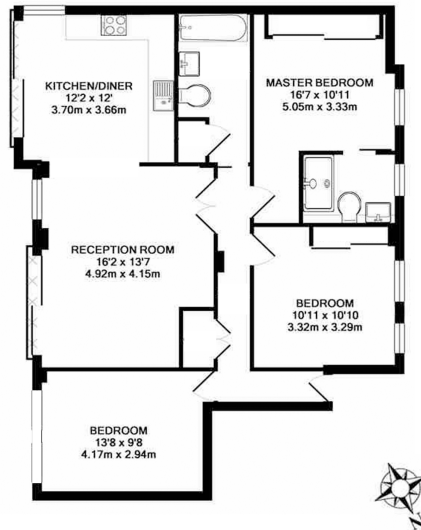

Warwick Row, Victoira, SW1E

£995 per week, £4,312 per month + fees

www.benhams.com

00107-16WR.SW1E - 4th floor
Total approx floor area: 91SQ f 982SQ m

London branches open six days a week Mon - Sat

Canary Wharf | City | Colindale | Dartmouth Park | Ealing | Fulham
Hammersmith | Hampstead | Highgate | Hyde Park | Kensington | Kew
Knightsbridge | Nine Elms | Shoreditch | Southall | Surrey Quays
Wapping | Wembley | White City | Woolwich

International offices

China | Hong Kong SAR | India | Indonesia | Qatar | Malaysia | Middle East | Pakistan
Singapore | South Africa | Thailand | Turkey