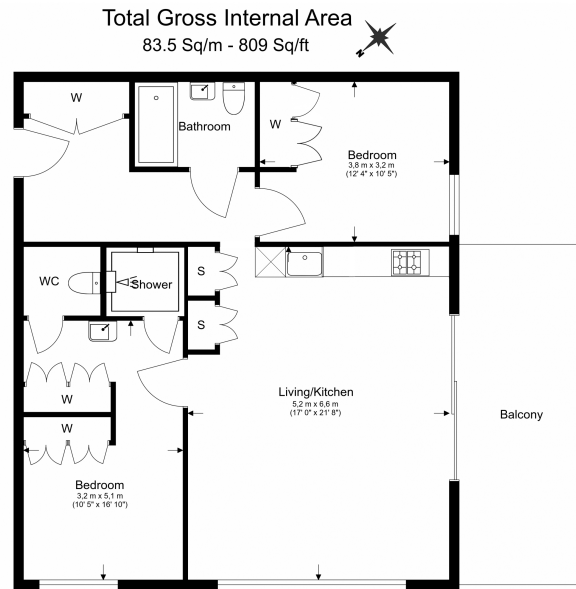

The Modern, Viaduct Gardens, SW11

£920 per week, £3,987 per month + fees

www.benhams.com

Benham & Reeves

Score	Energy rating	Current	Potential
92+	A		
81-91	B	81 B	81 B
69-80	C		
55-68	D		
39-54	E		
21-38	F		
1-20	G		

London branches open six days a week Mon - Sat

Canary Wharf | City | Colindale | Dartmouth Park | Ealing | Fulham
Hammersmith | Hampstead | Highgate | Hyde Park | Kensington | Kew
Knightsbridge | Nine Elms | Shoreditch | Southall | Surrey Quays
Wapping | Wembley | White City | Woolwich

International offices

China | Hong Kong SAR | India | Indonesia | Qatar | Malaysia | Middle East | Pakistan
Singapore | South Africa | Thailand | Turkey