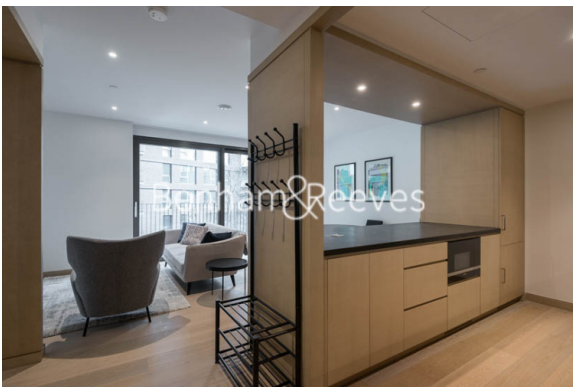

Benham & Reeves