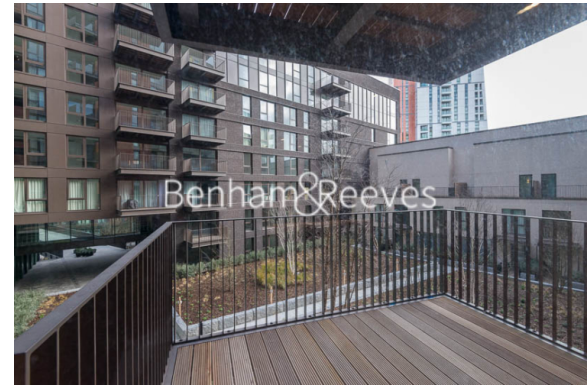

Benham & Reeves