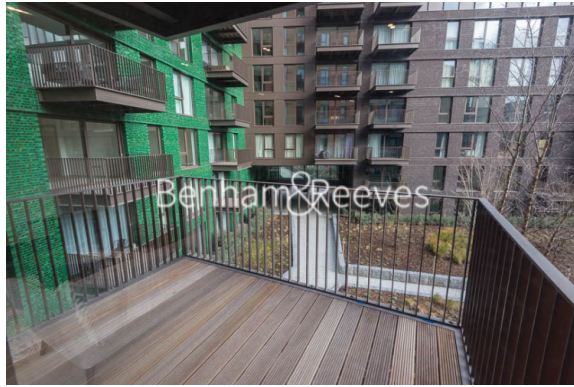

Benham & Reeves