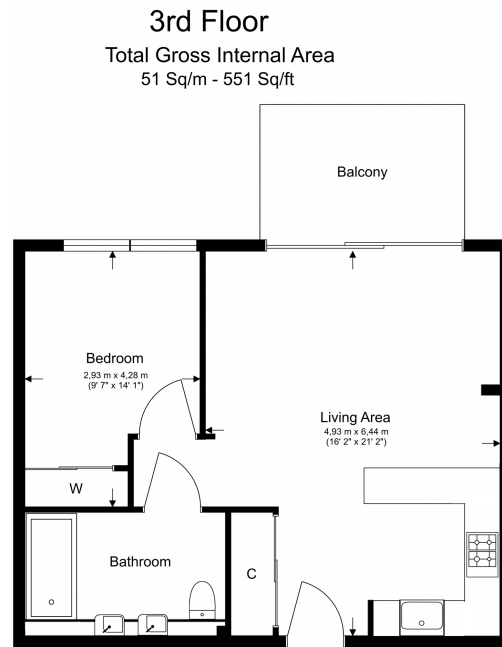

Legacy Building, Viaduct Gardens, SW11

£695 per week, £3,012 per month + fees

www.benhams.com

London branches open six days a week Mon - Sat

Canary Wharf | City | Colindale | Dartmouth Park | Ealing | Fulham
Hammersmith | Hampstead | Highgate | Hyde Park | Kensington | Kew
Knightsbridge | Nine Elms | Shoreditch | Southall | Surrey Quays
Wapping | Wembley | White City | Woolwich

International offices

China | Hong Kong SAR | India | Indonesia | Qatar | Malaysia | Middle East | Pakistan
Singapore | South Africa | Thailand | Turkey

Benham & Reeves