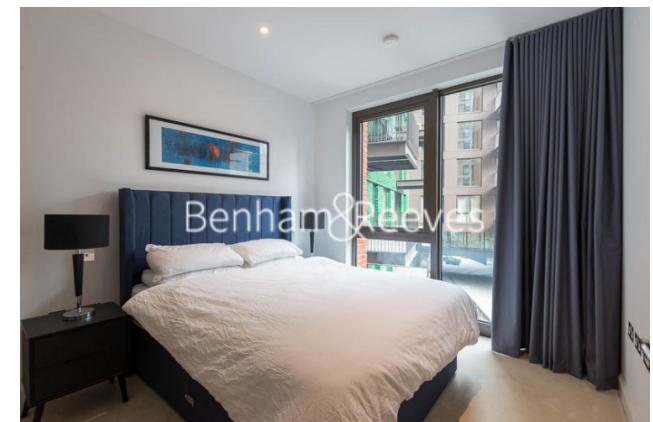

1 Bedroom   1 Bathroom   Furnished

A modern one double bedroom apartment located on the 3rd floor of the Legacy Building.

Please [click here](#) for full detail

Property features

One bedroom apartment | Open planned living | Air cooling | Furnished | Dishwasher | EPC-B | 24 Hour Concierge | Swimming pool | Gym | Nine Elms Tube station

For more information about this property, please call our Nine Elms branch on

020 3282 3700

Redress & Client Money Protection :

Benham and Reeves are members of The Property Ombudsman redress scheme and have Client Money protection with ARLA Propertymark. You can find more information on our website at <https://www.benhams.com/membership/>

Benham & Reeves