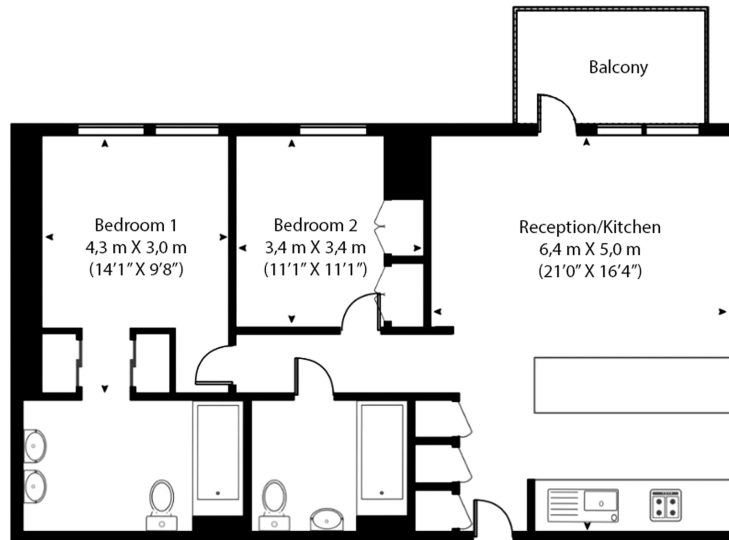

Legacy Building, Viaduct Gardens, SW11

£1,000 per week, £4,333 per month + fees

www.benhams.com

3rd Floor
Total Gross Internal Area ✖
74.6 Sq/m - 803 Sq/ft

Energy Efficiency Rating		
	Current	Potential
<i>Very energy efficient - lower running costs</i>		
(92-100) A		
(81-91) B	84	84
(69-80) C		
(55-68) D		
(39-54) E		
(21-38) F		
(1-20) G		
<i>Not energy efficient - higher running costs</i>		
England & Wales	EU Directive 2002/91/EC	

London branches open six days a week Mon - Sat

Canary Wharf | City | Colindale | Dartmouth Park | Ealing | Fulham
Hammersmith | Hampstead | Highgate | Hyde Park | Kensington | Kew
Knightsbridge | Nine Elms | Shoreditch | Southall | Surrey Quays
Wapping | Wembley | White City | Woolwich

International offices

China | Hong Kong SAR | India | Indonesia | Qatar | Malaysia | Middle East | Pakistan
Singapore | South Africa | Thailand | Turkey

Benham & Reeves