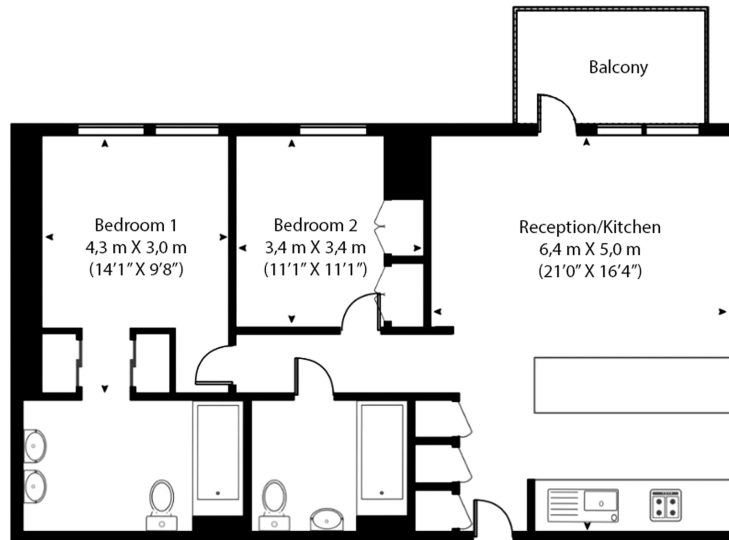

Legacy Building, Viaduct Gardens, SW11

£950 per week, £4,117 per month + fees

www.benhams.com

3rd Floor
Total Gross Internal Area ✖
74.6 Sq/m - 803 Sq/ft

Energy Efficiency Rating		
	Current	Potential
<i>Very energy efficient - lower running costs</i>		
(92-100) A		
(81-91) B	84	84
(69-80) C		
(55-68) D		
(39-54) E		
(21-38) F		
(1-20) G		
<i>Not energy efficient - higher running costs</i>		
England & Wales	EU Directive 2002/91/EC	

London branches open six days a week Mon - Sat

Canary Wharf | City | Colindale | Dartmouth Park | Ealing | Fulham
Hammersmith | Hampstead | Highgate | Hyde Park | Kensington | Kew
Knightsbridge | Nine Elms | Shoreditch | Southall | Surrey Quays
Wapping | Wembley | White City | Woolwich

International offices

China | Hong Kong SAR | India | Indonesia | Qatar | Malaysia | Middle East | Pakistan
Singapore | South Africa | Thailand | Turkey

Benham & Reeves