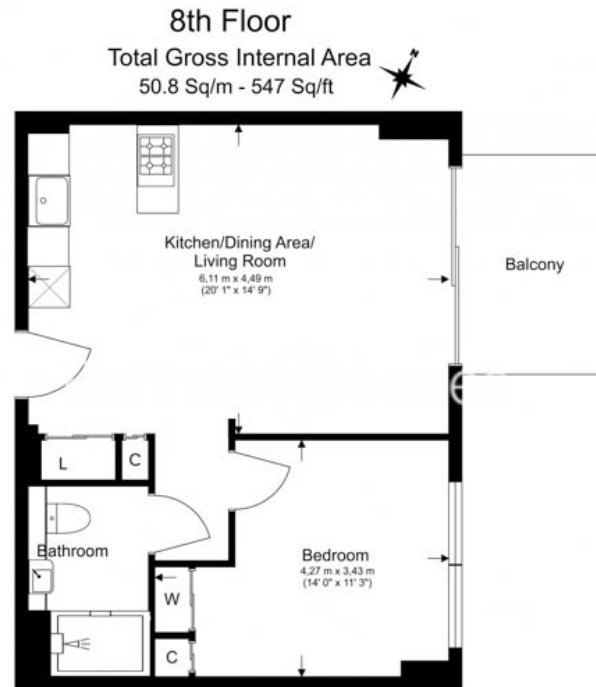

The Modern, Viaduct Gardens, SW11

£773 per week, £3,350 per month + fees

www.benhams.com

Energy Efficiency Rating		
	Current	Potential
Very energy efficient - lower running costs		
(92-100) A		
(81-91) B	84	84
(69-80) C		
(55-68) D		
(39-54) E		
(21-38) F		
(1-20) G		
Not energy efficient - higher running costs		
England & Wales	EU Directive 2002/91/EC	

London branches open six days a week Mon - Sat

Canary Wharf | City | Colindale | Dartmouth Park | Ealing | Fulham
Hammersmith | Hampstead | Highgate | Hyde Park | Kensington | Kew
Knightsbridge | Nine Elms | Shoreditch | Southall | Surrey Quays
Wapping | Wembley | White City | Woolwich

International offices

China | Hong Kong SAR | India | Indonesia | Qatar | Malaysia | Middle East | Pakistan
Singapore | South Africa | Thailand | Turkey

Benham & Reeves