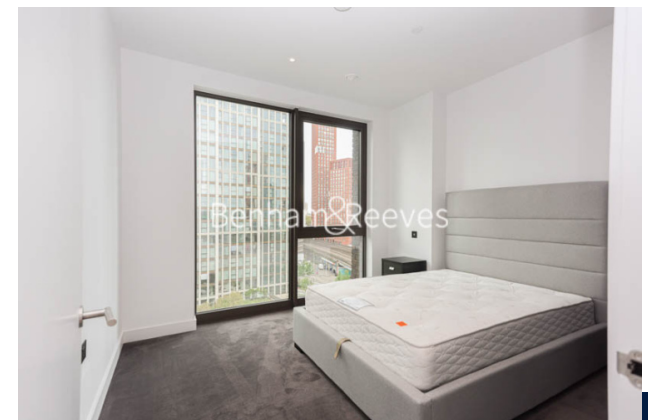

1 Bedroom   1 Bathroom   Furnished

A modern furnished apartment situated in a stunning development with 5* facilities, including a Sky pool, located close to the Battersea Power Station shopping district, Nine Elms Tube Station (Northern line) and Vauxhall Station (Victoria Line).

Please [click here](#) for full detail

Property features

Furnished | One double bedroom | Balcony | Air cooling | River views | EPC-B | 24 hour concierge | Swimming pool | Gym | Nine Elms and Vauxhall Stations

For more information about this property, please call our Nine Elms branch on

020 3282 3700

Redress & Client Money Protection :

Benham and Reeves are members of The Property Ombudsman redress scheme and have Client Money protection with ARLA Propertymark. You can find more information on our website at <https://www.benhams.com/membership/>

Benham & Reeves