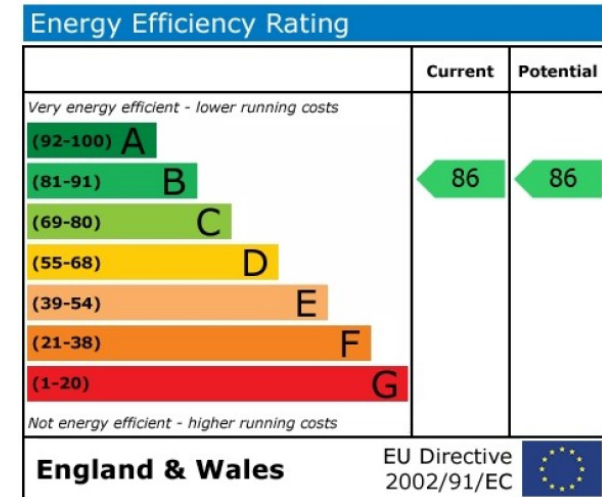

The Tower, Vauxhall, SW8

£1,615 per week, £7,000 per month + fees

www.benhams.com

London branches open six days a week Mon - Sat

Canary Wharf | City | Colindale | Dartmouth Park | Ealing | Fulham
Hammersmith | Hampstead | Highgate | Hyde Park | Kensington | Kew
Knightsbridge | Nine Elms | Shoreditch | Southall | Surrey Quays
Wapping | Wembley | White City | Woolwich

International offices

China | Hong Kong SAR | India | Indonesia | Qatar | Malaysia | Middle East | Pakistan
Singapore | South Africa | Thailand | Turkey