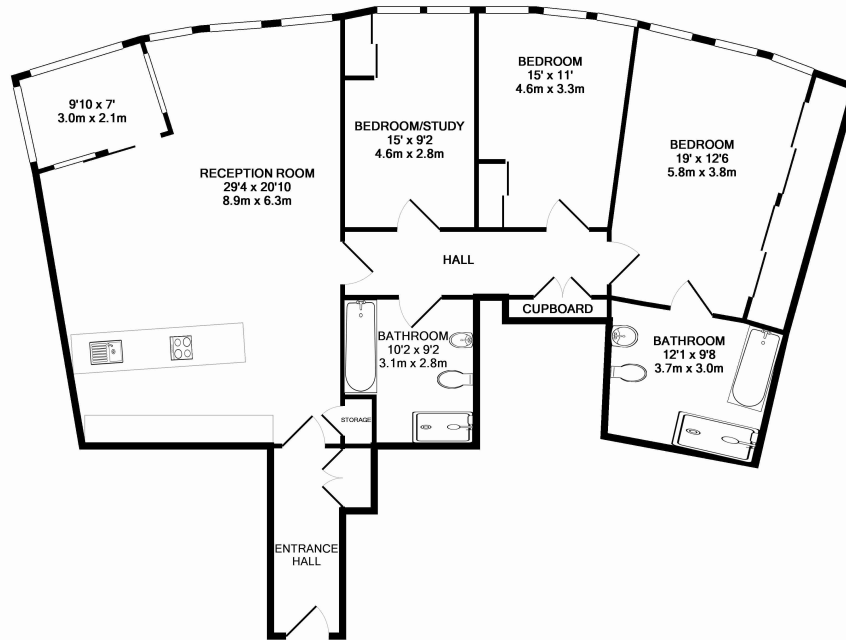

The Tower, Vauxhall, SW8

£1,615 per week, £7,000 per month + fees

www.benhams.com

London branches open six days a week Mon - Sat

Canary Wharf | City | Colindale | Dartmouth Park | Ealing | Fulham
Hammersmith | Hampstead | Highgate | Hyde Park | Kensington | Kew
Knightsbridge | Nine Elms | Shoreditch | Southall | Surrey Quays
Wapping | Wembley | White City | Woolwich

International offices

China | Hong Kong SAR | India | Indonesia | Qatar | Malaysia | Middle East | Pakistan
Singapore | South Africa | Thailand | Turkey