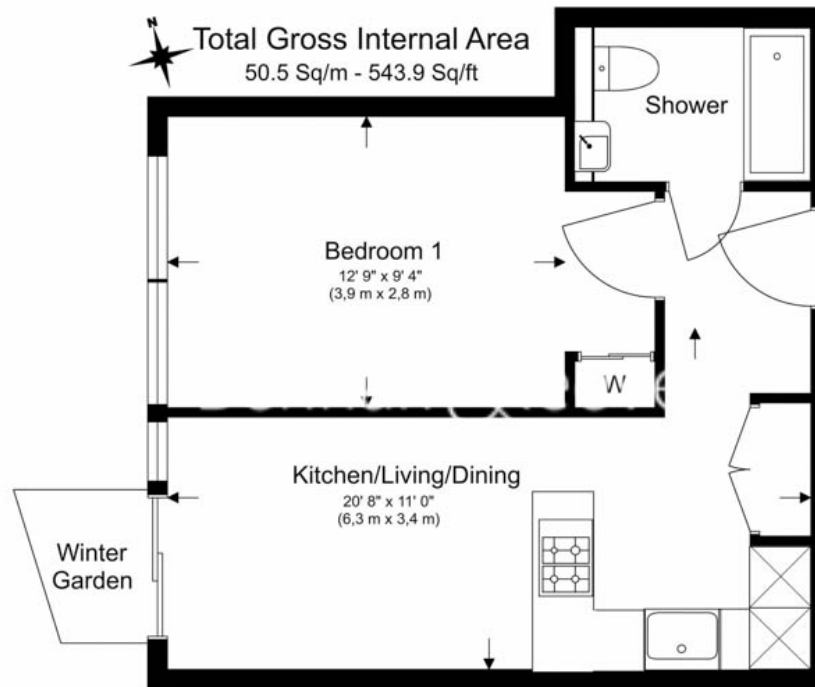

Damac Tower, Vauxhall, SW8

£800 per week, £3,467 per month + fees

www.benhams.com

Energy Efficiency Rating		
	Current	Potential
<i>Very energy efficient - lower running costs</i>		
(92-100) A		
(81-91) B	85	85
(69-80) C		
(55-68) D		
(39-54) E		
(21-38) F		
(1-20) G		
<i>Not energy efficient - higher running costs</i>		
England & Wales	EU Directive 2002/91/EC	

London branches open six days a week Mon - Sat

Canary Wharf | City | Colindale | Dartmouth Park | Ealing | Fulham
Hammersmith | Hampstead | Highgate | Hyde Park | Kensington | Kew
Knightsbridge | Nine Elms | Shoreditch | Southall | Surrey Quays
Wapping | Wembley | White City | Woolwich

International offices

China | Hong Kong SAR | India | Indonesia | Qatar | Malaysia | Middle East | Pakistan
Singapore | South Africa | Thailand | Turkey

Benham & Reeves