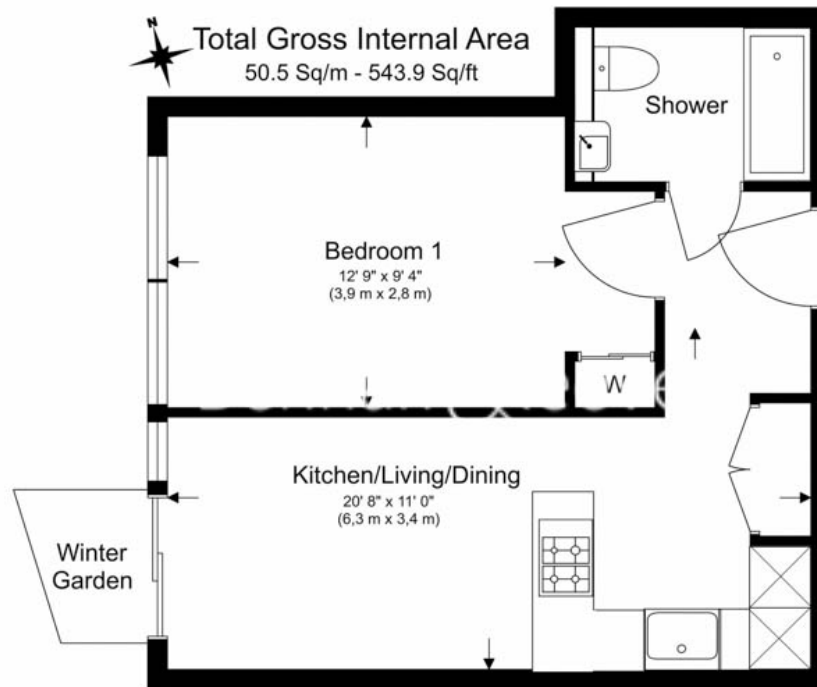

Damac Tower, Vauxhall, SW8

£800 per week, £3,467 per month + fees

www.benhams.com

Energy Efficiency Rating		
	Current	Potential
<i>Very energy efficient - lower running costs</i>		
(92-100) A		
(81-91) B	85	85
(69-80) C		
(55-68) D		
(39-54) E		
(21-38) F		
(1-20) G		
<i>Not energy efficient - higher running costs</i>		
England & Wales	EU Directive 2002/91/EC	

London branches open six days a week Mon - Sat

Canary Wharf | City | Colindale | Dartmouth Park | Ealing | Fulham
Hammersmith | Hampstead | Highgate | Hyde Park | Kensington | Kew
Knightsbridge | Nine Elms | Shoreditch | Southall | Surrey Quays
Wapping | Wembley | White City | Woolwich

International offices

China | Hong Kong SAR | India | Indonesia | Qatar | Malaysia | Middle East | Pakistan
Singapore | South Africa | Thailand | Turkey

Benham & Reeves