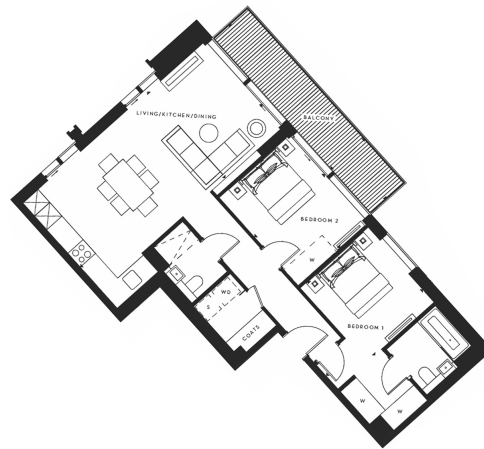

The Dumont, Vauxhall, SE1

£1,038 per week, £4,500 per month + fees

www.benhams.com

15th Floor
Approx gross internal area: 895sq/ft - 83sq/m