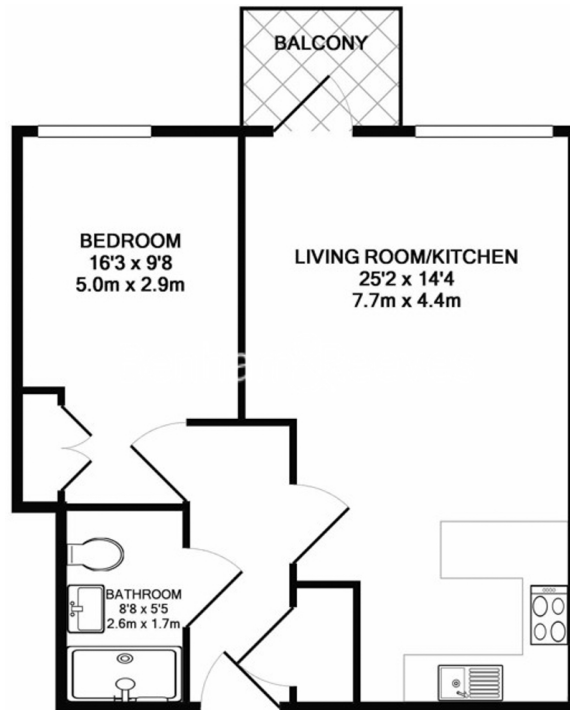

Ariel House, Vaughan Way, E1W

£646 per week, £2,799 per month + fees

www.benhams.com