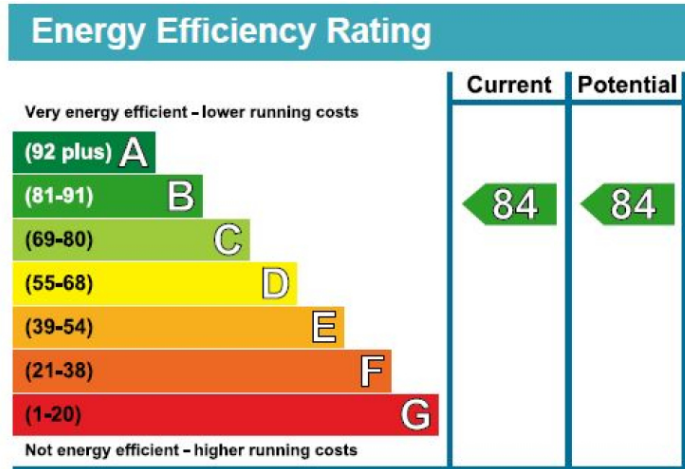

London branches open six days a week Mon - Sat

Canary Wharf | City | Colindale | Dartmouth Park | Ealing | Fulham
Hammersmith | Hampstead | Highgate | Hyde Park | Kensington | Kew
Knightsbridge | Nine Elms | Shoreditch | Southall | Surrey Quays
Wapping | Wembley | White City | Woolwich

International offices

China | Hong Kong SAR | India | Indonesia | Qatar | Malaysia | Middle East | Pakistan
Singapore | South Africa | Thailand | Turkey