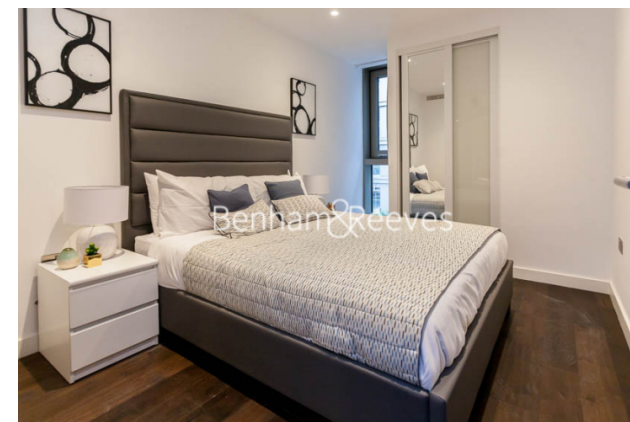

2 Bedrooms   2 Bathrooms   Furnished

Spacious 4th floor air-conditioned apartment located in a sought-after riverside development. Transport is easy with Imperial Wharf Overground Station onsite and King's Road and Fulham Broadway within a brief walk.

Please [click here](#) for full detail

Property features

Luxury 2 Bedroom Apartment | Open Plan Reception / Living Area With Balcony | Bespoke Fitted Kitchen With Integrated Siemens Appliances | 2 Well Equipped Double Bedrooms | Luxury Bathroom With Bespoke Vanity Counter | EPC-B | Timber Floors, LED Mood Lighting, Underfloor Heating | Concierge, Residents Lounge, Pool, Jacuzzi, Gym & Yoga | Cinema / Screening Room, Games / Recreation Room & Residents | Tower Hill (Underground), Tower Gateway (DLR)

For more information about this property, please call our Wapping branch on

020 7680 8900

Redress & Client Money Protection :

Benham and Reeves are members of The Property Ombudsman redress scheme and have Client Money protection with ARLA Propertymark. You can find more information on our website at <https://www.benham.com/membership/>

Benham & Reeves