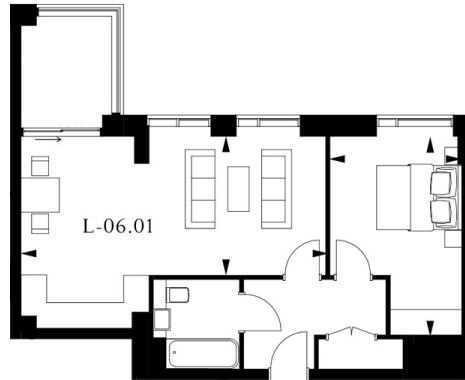

Royal Mint Street, Tower Hill, E1

£600 per week, £2,600 per month + fees

www.benhams.com

Level 6

APARTMENT L-06.01	
1 BEDROOM	
Living/Dining	7.2m x 3.3m / 23'6" x 10'8"
Master Bedroom	3.1m x 4.8m / 10'2" x 15'7"
Total area	55 sq m / 590 sq ft
Winter Garden	6 sq m / 62 sq ft