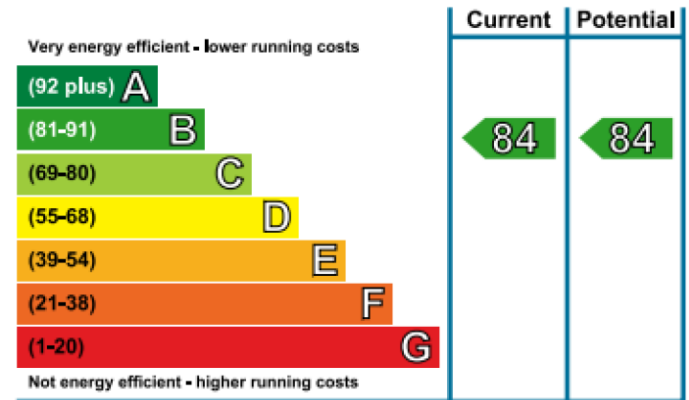

Energy Efficiency Rating

London branches open six days a week Mon - Sat

Canary Wharf | City | Colindale | Dartmouth Park | Ealing | Fulham
Hammersmith | Hampstead | Highgate | Hyde Park | Kensington | Kew
Knightsbridge | Nine Elms | Shoreditch | Southall | Surrey Quays
Wapping | Wembley | White City | Woolwich

International offices

China | Hong Kong SAR | India | Indonesia | Qatar | Malaysia | Middle East | Pakistan
Singapore | South Africa | Thailand | Turkey