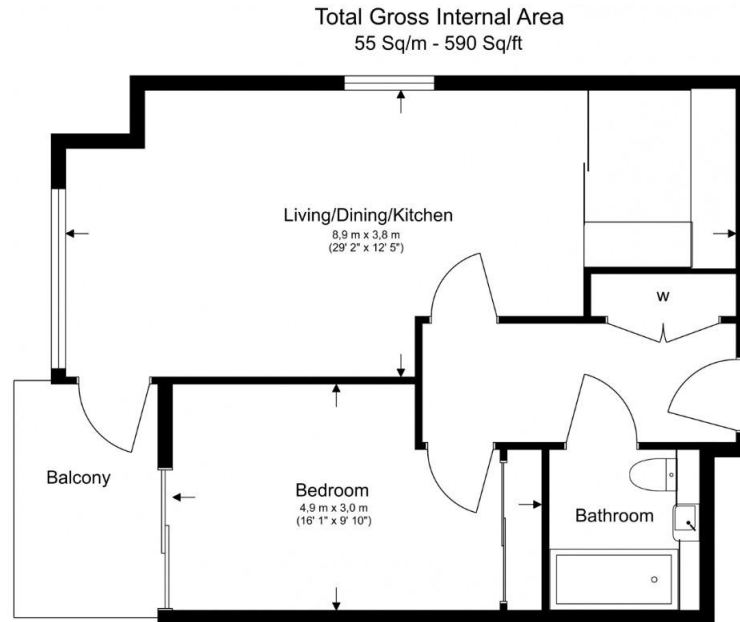

Royal Mint Street, Tower Hill, E1

£600 per week, £2,600 per month + fees

www.benhams.com

Score	Energy rating	Current	Potential
92+	A		
81-91	B	83 B	83 B
69-80	C		
55-68	D		
39-54	E		
21-38	F		
1-20	G		

London branches open six days a week Mon - Sat

Canary Wharf | City | Colindale | Dartmouth Park | Ealing | Fulham
Hammersmith | Hampstead | Highgate | Hyde Park | Kensington | Kew
Knightsbridge | Nine Elms | Shoreditch | Southall | Surrey Quays
Wapping | Wembley | White City | Woolwich

International offices

China | Hong Kong SAR | India | Indonesia | Qatar | Malaysia | Middle East | Pakistan
Singapore | South Africa | Thailand | Turkey