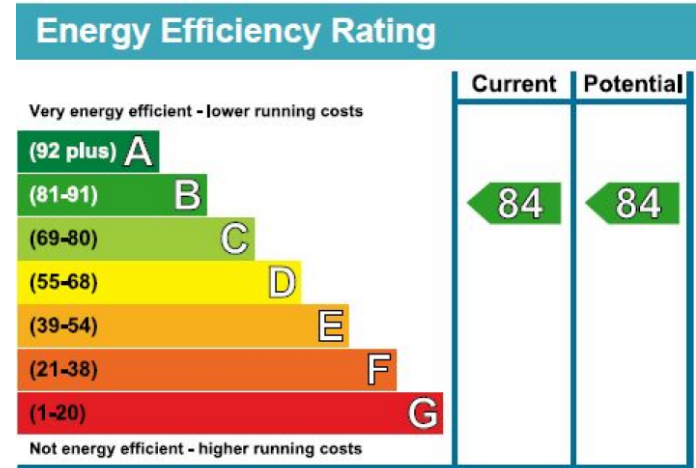

London branches open six days a week Mon - Sat

Canary Wharf | City | Colindale | Dartmouth Park | Ealing | Fulham
Hammersmith | Hampstead | Highgate | Hyde Park | Kensington | Kew
Knightsbridge | Nine Elms | Shoreditch | Southall | Surrey Quays
Wapping | Wembley | White City | Woolwich

International offices

China | Hong Kong SAR | India | Indonesia | Qatar | Malaysia | Middle East | Pakistan
Singapore | South Africa | Thailand | Turkey