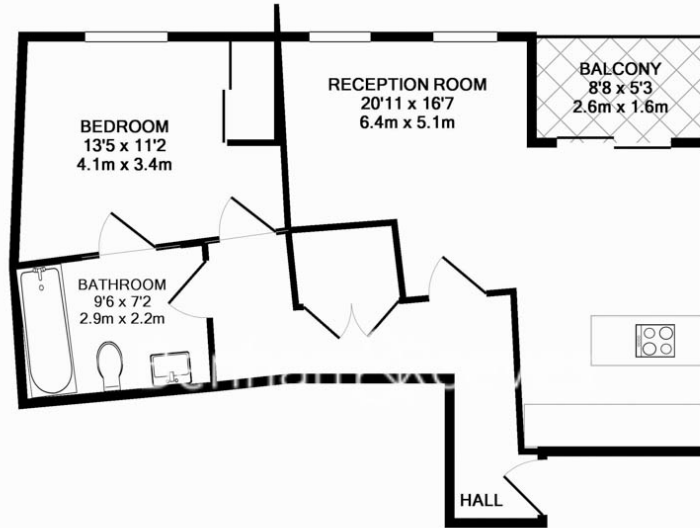

Lambs Walk, Tower Bridge, SE1

£554 per week, £2,401 per month + fees

www.benhams.com

00048-10TBGLW.SE1 - 2ND FLOOR
TOTAL APPROX. FLOOR AREA 602 SQ.FT. (55.9 SQ.M.)