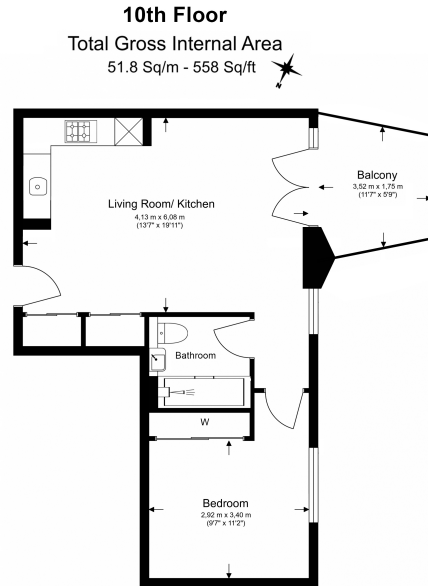

Ashley Road, Tottenham Hale, N17

£474 per week, £2,054 per month + fees

www.benhams.com

Score	Energy rating	Current	Potential
92+	A		
81-91	B	85 | B	85 | B
69-80	C		
55-68	D		
39-54	E		
21-38	F		
1-20	G		

London branches open six days a week Mon - Sat

Canary Wharf | City | Colindale | Dartmouth Park | Ealing | Fulham
Hammersmith | Hampstead | Highgate | Hyde Park | Kensington | Kew
Knightsbridge | Nine Elms | Shoreditch | Southall | Surrey Quays
Wapping | Wembley | White City | Woolwich

International offices

China | Hong Kong SAR | India | Indonesia | Israel | Malaysia | Middle East | Pakistan
Qatar | Singapore | South Africa | Thailand | Turkey