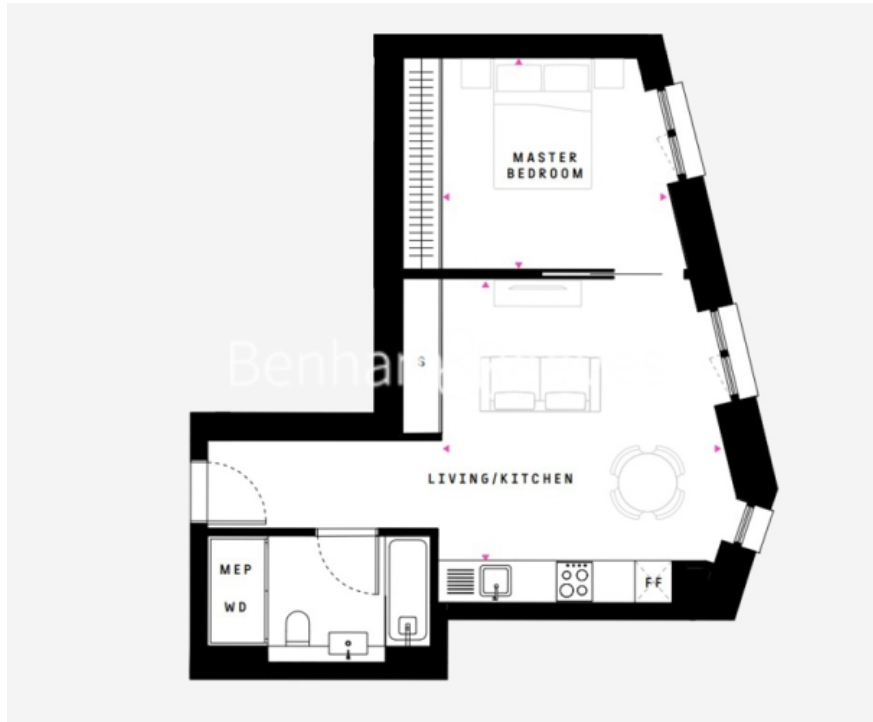

Ashley Road, Tottenham Hale, N17

£439 per week, £1,902 per month + fees

www.benhams.com

Score	Energy rating	Current	Potential
92+	A		
81-91	B	83 | B	83 | B
69-80	C		
55-68	D		
39-54	E		
21-38	F		
1-20	G		

London branches open six days a week Mon - Sat

Canary Wharf | City | Colindale | Dartmouth Park | Ealing | Fulham
Hammersmith | Hampstead | Highgate | Hyde Park | Kensington | Kew
Knightsbridge | Nine Elms | Shoreditch | Southall | Surrey Quays
Wapping | Wembley | White City | Woolwich

International offices

China | Hong Kong SAR | India | Indonesia | Qatar | Malaysia | Middle East | Pakistan
Singapore | South Africa | Thailand | Turkey