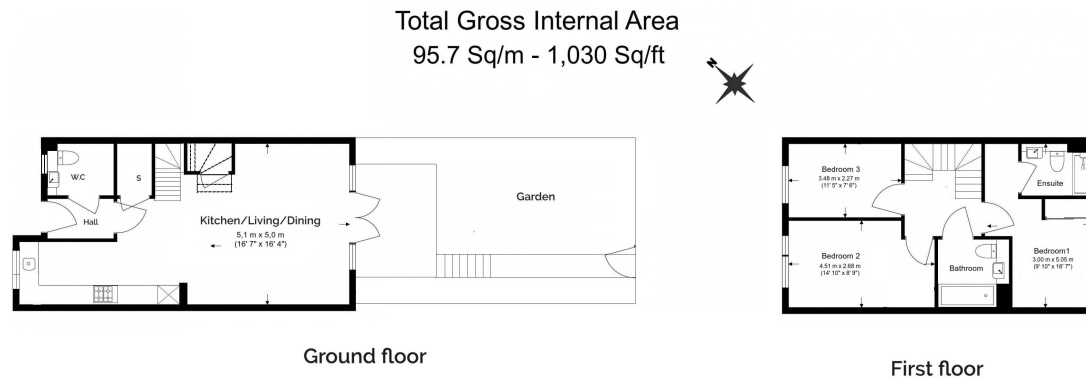

Cherry Mews, Tooting, SW17

£800 per week, £3,467 per month + fees

www.benhams.com

Energy Efficiency Rating		
	Current	Potential
<i>Very energy efficient - lower running costs</i>		
(92-100) A		
(81-91) B	84	84
(69-80) C		
(55-68) D		
(39-54) E		
(21-38) F		
(1-20) G		
<i>Not energy efficient - higher running costs</i>		
England & Wales	EU Directive 2002/91/EC	

London branches open six days a week Mon - Sat

Canary Wharf | City | Colindale | Dartmouth Park | Ealing | Fulham
Hammersmith | Hampstead | Highgate | Hyde Park | Kensington | Kew
Knightsbridge | Nine Elms | Shoreditch | Southall | Surrey Quays
Wapping | Wembley | White City | Woolwich

International offices

China | Hong Kong SAR | India | Indonesia | Qatar | Malaysia | Middle East | Pakistan
Singapore | South Africa | Thailand | Turkey

Benham & Reeves