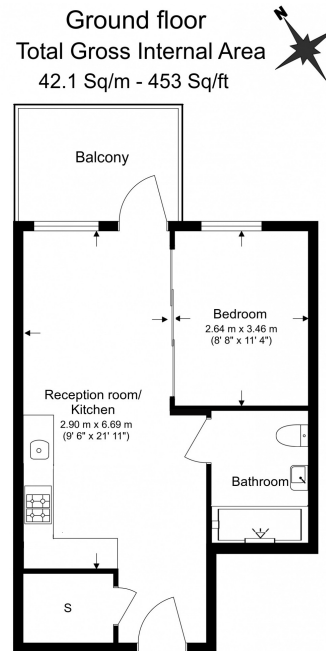

Faulkner House, Tierney Lane, W6

£577 per week, £2,500 per month + fees

www.benhams.com

Benham & Reeves

London branches open six days a week Mon - Sat

Canary Wharf | City | Colindale | Dartmouth Park | Ealing | Fulham
Hammersmith | Hampstead | Highgate | Hyde Park | Kensington | Kew
Knightsbridge | Nine Elms | Shoreditch | Southall | Surrey Quays
Wapping | Wembley | White City | Woolwich

International offices

China | Hong Kong SAR | India | Indonesia | Qatar | Malaysia | Middle East | Pakistan
Singapore | South Africa | Thailand | Turkey

Benham & Reeves