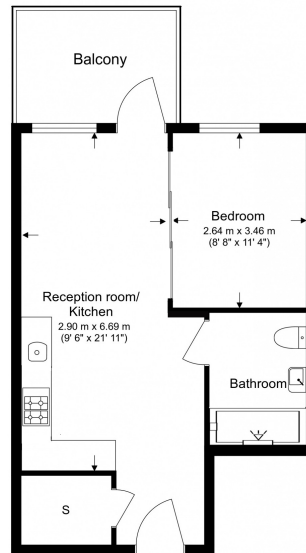

Faulkner House, Tierney Lane, W6

£577 per week, £2,500 per month + fees

www.benhams.com

Ground floor
Total Gross Internal Area
42.1 Sq/m - 453 Sq/ft

Benham & Reeves

London branches open six days a week Mon - Sat

Canary Wharf | City | Colindale | Dartmouth Park | Ealing | Fulham
Hammersmith | Hampstead | Highgate | Hyde Park | Kensington | Kew
Knightsbridge | Nine Elms | Shoreditch | Southall | Surrey Quays
Wapping | Wembley | White City | Woolwich

International offices

China | Hong Kong SAR | India | Indonesia | Qatar | Malaysia | Middle East | Pakistan
Singapore | South Africa | Thailand | Turkey

Benham & Reeves