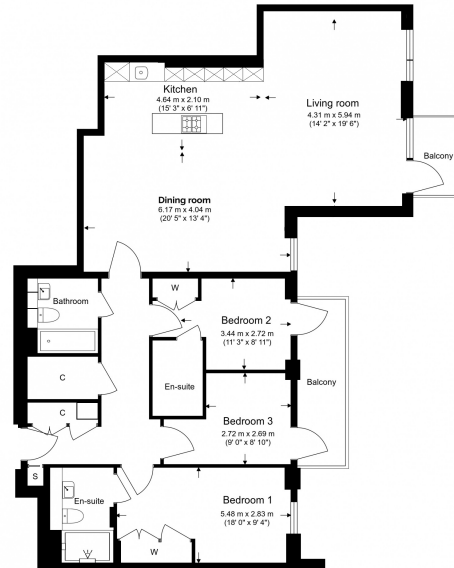

Faulkner House, Tierney Lane, W6

£1,846 per week, £7,999 per month + fees

www.benhams.com

Total Gross Internal Area
137.3 Sq/m - 1,478 Sq/ft

Benham & Reeves

London branches open six days a week Mon - Sat

Canary Wharf | City | Colindale | Dartmouth Park | Ealing | Fulham
Hammersmith | Hampstead | Highgate | Hyde Park | Kensington | Kew
Knightsbridge | Nine Elms | Shoreditch | Southall | Surrey Quays
Wapping | Wembley | White City | Woolwich

International offices

China | Hong Kong SAR | India | Indonesia | Israel | Malaysia | Middle East | Pakistan
Qatar | Singapore | South Africa | Thailand | Turkey

Benham & Reeves