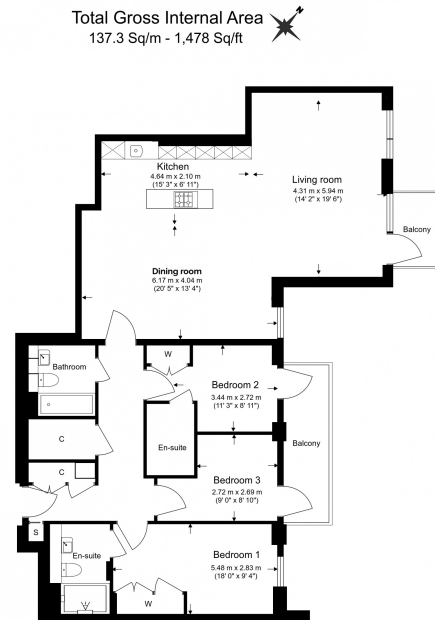

Faulkner House, Tierney Lane, W6

£1,592 per week, £6,900 per month + fees

www.benhams.com

Benham & Reeves

Energy rating and score

This property's energy rating is B. It has the potential to be B.

[See how to improve this property's energy efficiency.](#)

Score	Energy rating	Current	Potential
92+	A		
81-91	B	87 B	87 B
69-80	C		
55-68	D		
39-54	E		
21-38	F		
1-20	G		

London branches open six days a week Mon - Sat

Canary Wharf | City | Colindale | Dartmouth Park | Ealing | Fulham
Hammersmith | Hampstead | Highgate | Hyde Park | Kensington | Kew
Knightsbridge | Nine Elms | Shoreditch | Southall | Surrey Quays
Wapping | Wembley | White City | Woolwich

International offices

China | Hong Kong SAR | India | Indonesia | Qatar | Malaysia | Middle East | Pakistan
Singapore | South Africa | Thailand | Turkey

Benham & Reeves