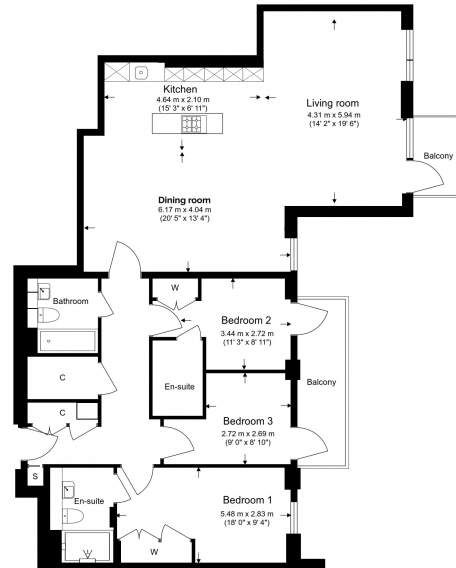

Faulkner House, Tierney Lane, W6

£1,592 per week, £6,900 per month + fees

www.benhams.com

Total Gross Internal Area
137.3 Sq/m - 1,478 Sq/ft

Benham & Reeves

London branches open six days a week Mon - Sat

Canary Wharf | City | Colindale | Dartmouth Park | Ealing | Fulham
Hammersmith | Hampstead | Highgate | Hyde Park | Kensington | Kew
Knightsbridge | Nine Elms | Shoreditch | Southall | Surrey Quays
Wapping | Wembley | White City | Woolwich

International offices

China | Hong Kong SAR | India | Indonesia | Qatar | Malaysia | Middle East | Pakistan
Singapore | South Africa | Thailand | Turkey

Benham & Reeves