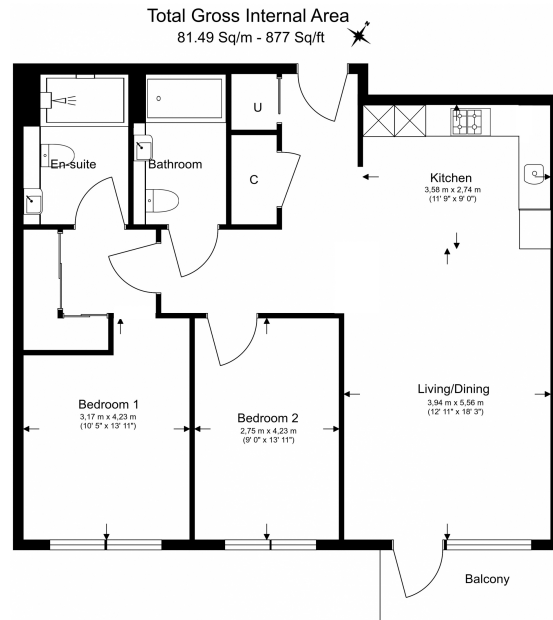

Faulkner House, Tierney Lane, W6

£969 per week, £4,200 per month + fees

www.benhams.com

Score	Energy rating	Current	Potential
92+	A		
81-91	B	86 | B	86 | B
69-80	C		
55-68	D		
39-54	E		
21-38	F		
1-20	G		

London branches open six days a week Mon - Sat

Canary Wharf | City | Colindale | Dartmouth Park | Ealing | Fulham
Hammersmith | Hampstead | Highgate | Hyde Park | Kensington | Kew
Knightsbridge | Nine Elms | Shoreditch | Southall | Surrey Quays
Wapping | Wembley | White City | Woolwich

International offices

China | Hong Kong SAR | India | Indonesia | Qatar | Malaysia | Middle East | Pakistan
Singapore | South Africa | Thailand | Turkey