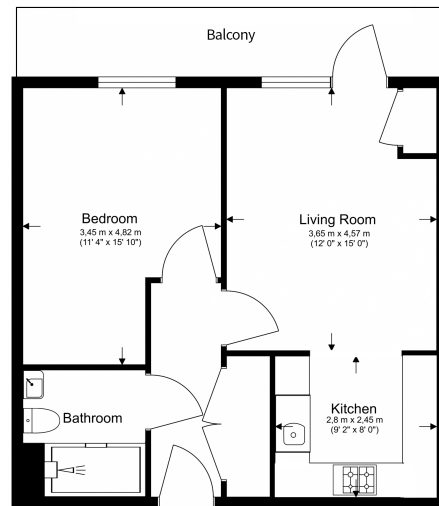

Mar House, The Hyde, NW9

£346 per week, £1,500 per month + fees

www.benhams.com

Total Gross Internal Area
51.3 Sq/m - 552 Sq/ft

Benham & Reeves

Score	Energy rating	Current	Potential
92+	A		
81-91	B	88 B	88 B
69-80	C		
55-68	D		
39-54	E		
21-38	F		
1-20	G		

London branches open six days a week Mon - Sat

Canary Wharf | City | Colindale | Dartmouth Park | Ealing | Fulham
Hammersmith | Hampstead | Highgate | Hyde Park | Kensington | Kew
Knightsbridge | Nine Elms | Shoreditch | Southall | Surrey Quays
Wapping | Wembley | White City | Woolwich

International offices

China | Hong Kong SAR | India | Indonesia | Qatar | Malaysia | Middle East | Pakistan
Singapore | South Africa | Thailand | Turkey