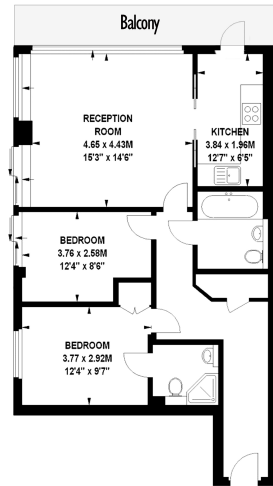

Fountain House, The Boulevard, SW6

£692 per week, £2,999 per month + fees

www.benhams.com

2nd Floor
Approx gross internal area: 805sq/ft - 75sq/m

Score	Energy rating	Current	Potential
92+	A		
81-91	B		
69-80	C	74 | c	74 | c
55-68	D		
39-54	E		
21-38	F		
1-20	G		

London branches open six days a week Mon - Sat

Canary Wharf | City | Colindale | Dartmouth Park | Ealing | Fulham
Hammersmith | Hampstead | Highgate | Hyde Park | Kensington | Kew
Knightsbridge | Nine Elms | Shoreditch | Southall | Surrey Quays
Wapping | Wembley | White City | Woolwich

International offices

China | Hong Kong SAR | India | Indonesia | Qatar | Malaysia | Middle East | Pakistan
Singapore | South Africa | Thailand | Turkey