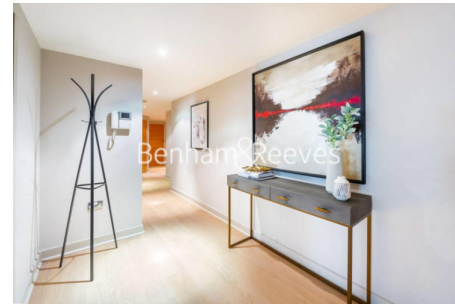

Benham & Reeves

Fountain House, The Boulevard, SW6

£850 per week, £3,683 per month + fees

 2 Bedrooms  2 Bathrooms  Furnished

A large bright 2nd floor air-conditioned apartment, Situated within a landmark Riverside development with 1 right to park, minutes from Imperial Wharf Overground Station.

Please [click here](#) for full detail

Property features

2 Double Bedroom with Built-in Wardrobes(3rdfloor with Lift) | 1 parking space | Good Size Hallway / Ample Storage / Private Balcony | 24hr Concierge / Gym included | Open-Plan Kitchen Integrated with Well-Known Appliances | EPC-C | 2 Luxury Spacious Bathroom (1x En-Suite Shower) | High quality Furnished | Recently decorated | Moments to Imperial Wharf Station

Benham & Reeves

Fountain House, The Boulevard, SW6

£850 per week, £3,683 per month + fees

www.benhams.com

Floor Plan measurements are approximate and are for illustrative purposes only. While we do not doubt the floor plans accuracy, we make no guarantee, warranty or representation as to the accuracy and completeness of the floor plan.