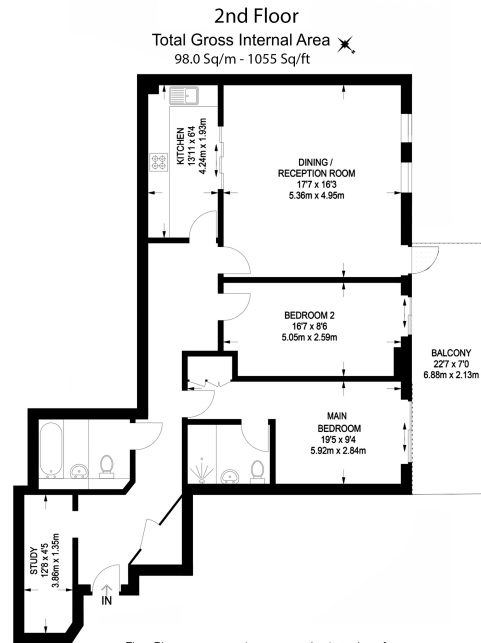

Fountain House, The Boulevard, SW6

£850 per week, £3,683 per month + fees

www.benhams.com