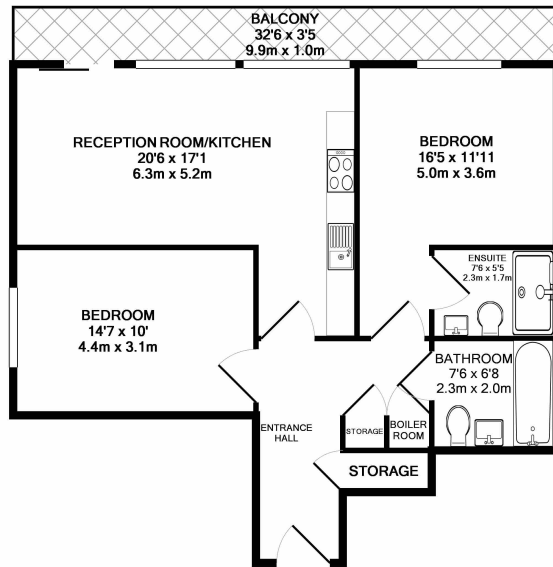

Bailey Street, Surrey Quays, SE8

£577 per week, £2,500 per month + fees

www.benhams.com

London branches open six days a week Mon - Sat

Canary Wharf | City | Colindale | Dartmouth Park | Ealing | Fulham
Hammersmith | Hampstead | Highgate | Hyde Park | Kensington | Kew
Knightsbridge | Nine Elms | Shoreditch | Southall | Surrey Quays
Wapping | Wembley | White City | Woolwich

International offices

China | Hong Kong SAR | India | Indonesia | Qatar | Malaysia | Middle East | Pakistan
Singapore | South Africa | Thailand | Turkey