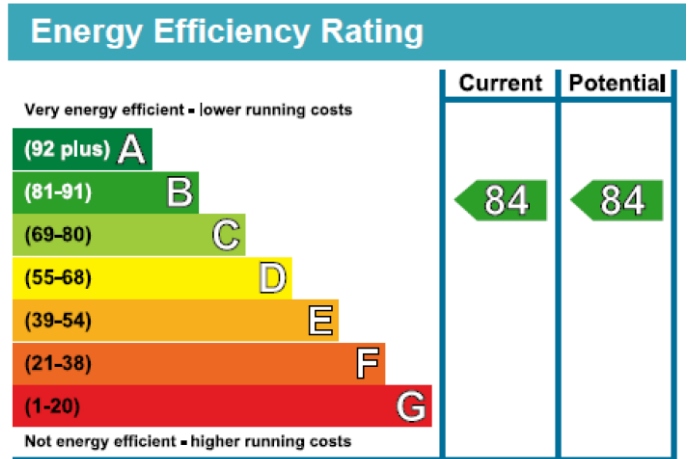

Bailey Street, Surrey Quays, SE8

£577 per week, £2,500 per month + fees

www.benhams.com

London branches open six days a week Mon - Sat

Canary Wharf | City | Colindale | Dartmouth Park | Ealing | Fulham
Hammersmith | Hampstead | Highgate | Hyde Park | Kensington | Kew
Knightsbridge | Nine Elms | Shoreditch | Southall | Surrey Quays
Wapping | Wembley | White City | Woolwich

International offices

China | Hong Kong SAR | India | Indonesia | Qatar | Malaysia | Middle East | Pakistan
Singapore | South Africa | Thailand | Turkey