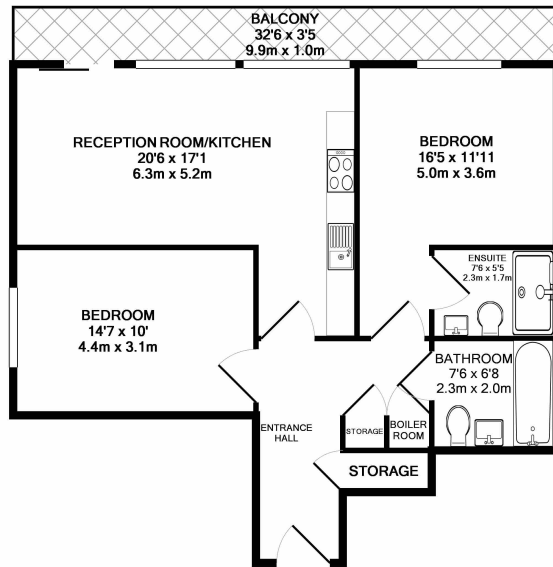

Bailey Street, Surrey Quays, SE8

£577 per week, £2,500 per month + fees

www.benhams.com