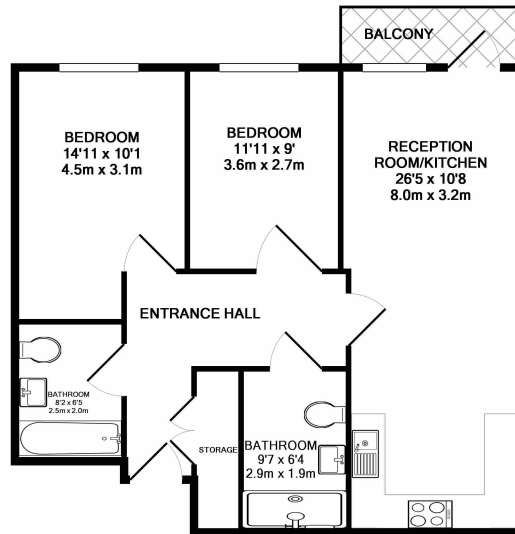

Ashton Reach, Surrey Quays, SE16

£565 per week, £2,450 per month + fees

www.benhams.com

44EH.AR.SE16 7EQ
TOTAL APPROX. FLOOR AREA 770 SQ.FT. (71.5 SQ.M.)