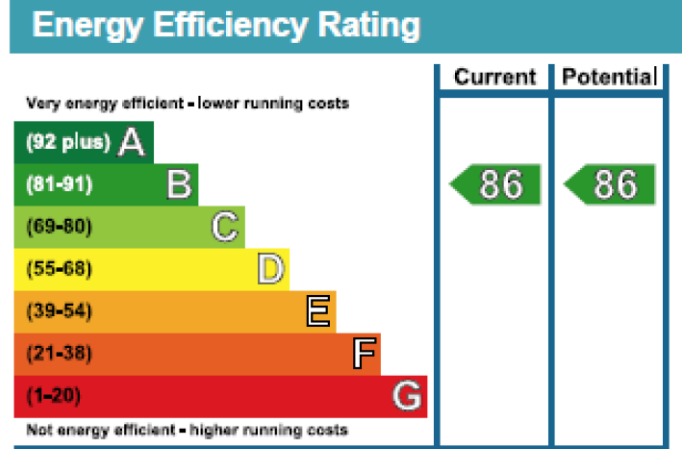

London branches open six days a week Mon - Sat

Canary Wharf | City | Colindale | Dartmouth Park | Ealing | Fulham
Hammersmith | Hampstead | Highgate | Hyde Park | Kensington | Kew
Knightsbridge | Nine Elms | Shoreditch | Southall | Surrey Quays
Wapping | Wembley | White City | Woolwich

International offices

China | Hong Kong SAR | India | Indonesia | Qatar | Malaysia | Middle East | Pakistan
Singapore | South Africa | Thailand | Turkey