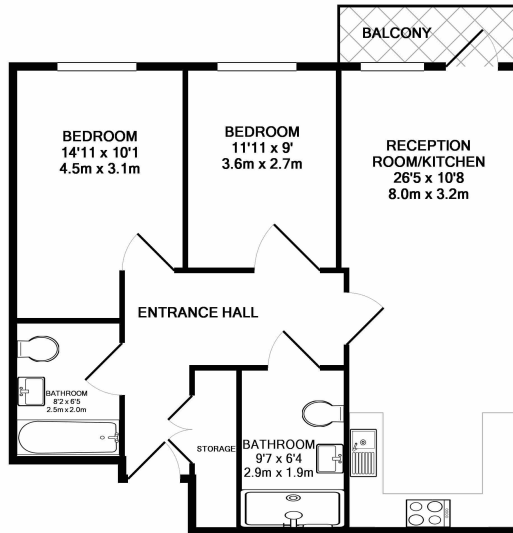

Ashton Reach, Surrey Quays, SE16

£565 per week, £2,450 per month + fees

www.benhams.com

London branches open six days a week Mon - Sat

Canary Wharf | City | Colindale | Dartmouth Park | Ealing | Fulham
Hammersmith | Hampstead | Highgate | Hyde Park | Kensington | Kew
Knightsbridge | Nine Elms | Shoreditch | Southall | Surrey Quays
Wapping | Wembley | White City | Woolwich

International offices

China | Hong Kong SAR | India | Indonesia | Qatar | Malaysia | Middle East | Pakistan
Singapore | South Africa | Thailand | Turkey