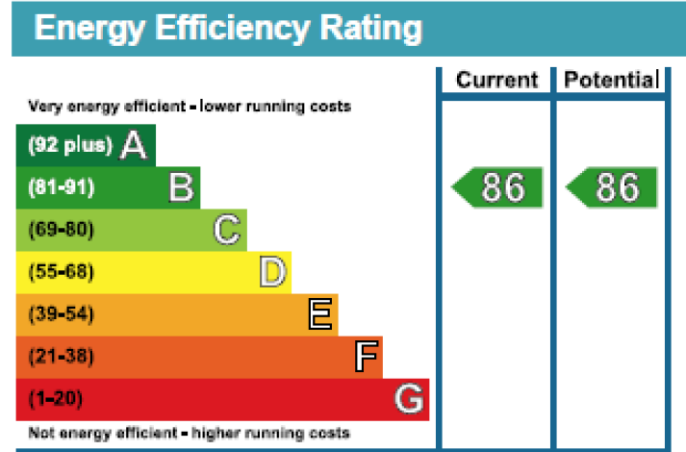

Ashton Reach, Surrey Quays, SE16

£565 per week, £2,450 per month + fees

www.benhams.com

London branches open six days a week Mon - Sat

Canary Wharf | City | Colindale | Dartmouth Park | Ealing | Fulham
Hammersmith | Hampstead | Highgate | Hyde Park | Kensington | Kew
Knightsbridge | Nine Elms | Shoreditch | Southall | Surrey Quays
Wapping | Wembley | White City | Woolwich

International offices

China | Hong Kong SAR | India | Indonesia | Qatar | Malaysia | Middle East | Pakistan
Singapore | South Africa | Thailand | Turkey