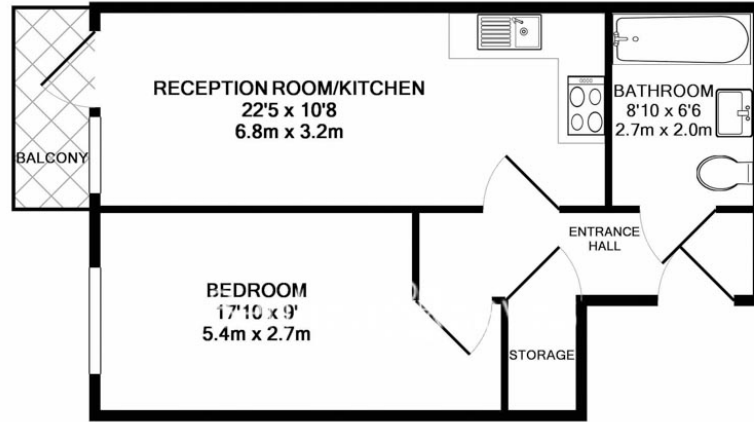

Please [click here](#) for full detail

Property features

One Bedroom | One Bathroom | Reception | Furnished | Fitted Kitchen | EPC-B | Insert Square Footage | Residents Gym | 24hr concierge | Surrey Quays and Canada Water Station

Benham & Reeves

Ashton Reach, Surrey Quays, SE16

£438 per week, £1,900 per month + fees

www.benhams.com

13EH.AR.SE16
 TOTAL APPROX. FLOOR AREA 475 SQ.FT. (44.2 SQ.M.)
 Whilst every attempt has been made to ensure the accuracy of the floor plan contained here, measurements of doors, windows, rooms and any other items are approximate and no responsibility is taken for any error, omission, or mis-statement. This plan is for illustrative purposes only and should be used as such by any prospective purchaser. The services, systems and appliances shown have not been tested and no guarantee as to their operability or efficiency can be given
 Made with Metropix ©2017