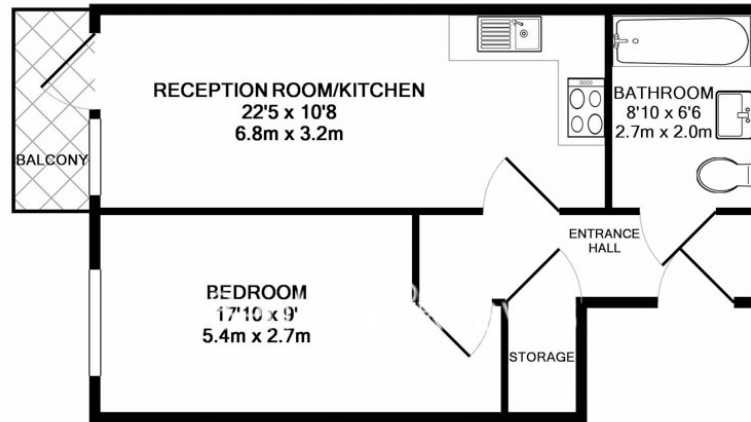

Please [click here](#) for full detail

Property features

One Bedroom | One Bathroom | Reception | Furnished | Fitted Kitchen | EPC-B | Insert Square Footage | Residents Gym | 24hr concierge | Surrey Quays and Canada Water Station

Benham & Reeves

Ashton Reach, Surrey Quays, SE16

£438 per week, £1,900 per month + fees

www.benhams.com

13EH.AR.SE16
 TOTAL APPROX. FLOOR AREA 475 SQ.FT. (44.2 SQ.M.)
 Whilst every attempt has been made to ensure the accuracy of the floor plan contained here, measurements of doors, windows, rooms and any other items are approximate and no responsibility is taken for any error, omission, or mis-statement. This plan is for illustrative purposes only and should be used as such by any prospective purchaser. The services, systems and appliances shown have not been tested and no guarantee as to their operability or efficiency can be given
 Made with Metropix ©2017