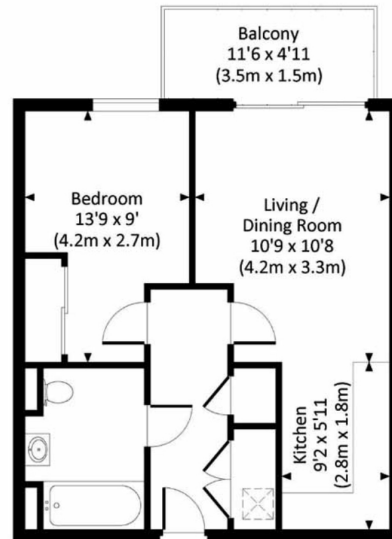

Whiting Way, Surrey Quays, SE16

£450 per week, £1,950 per month + fees

www.benhams.com

Total Gross Internal Area
42.6 Sq/m - 459 Sq/ft

Score	Energy rating	Current	Potential
92+	A		
81-91	B	84 B	84 B
69-80	C		
55-68	D		
39-54	E		
21-38	F		
1-20	G		

London branches open six days a week Mon - Sat

Canary Wharf | City | Colindale | Dartmouth Park | Ealing | Fulham
Hammersmith | Hampstead | Highgate | Hyde Park | Kensington | Kew
Knightsbridge | Nine Elms | Shoreditch | Southall | Surrey Quays
Wapping | Wembley | White City | Woolwich

International offices

China | Hong Kong SAR | India | Indonesia | Qatar | Malaysia | Middle East | Pakistan
Singapore | South Africa | Thailand | Turkey