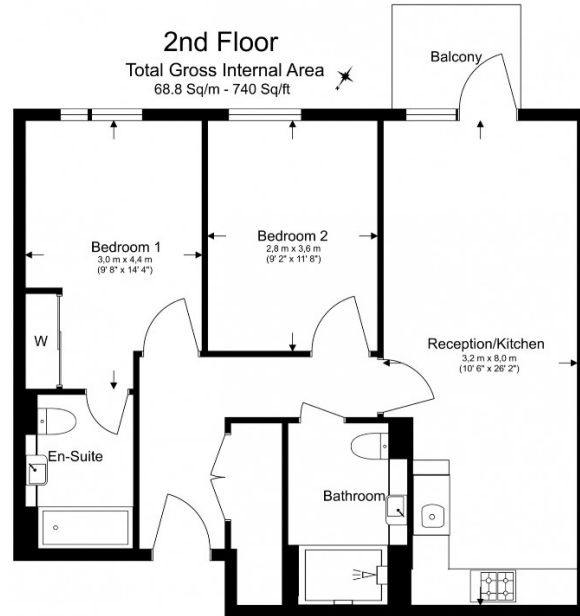

Ashton Reach, Surrey Quays, SE16

£577 per week, £2,500 per month + fees

www.benhams.com

Score	Energy rating	Current	Potential
92+	A		
81-91	B	86 B	86 B
69-80	C		
55-68	D		
39-54	E		
21-38	F		
1-20	G		

London branches open six days a week Mon - Sat

Canary Wharf | City | Colindale | Dartmouth Park | Ealing | Fulham
Hammersmith | Hampstead | Highgate | Hyde Park | Kensington | Kew
Knightsbridge | Nine Elms | Shoreditch | Southall | Surrey Quays
Wapping | Wembley | White City | Woolwich

International offices

China | Hong Kong SAR | India | Indonesia | Qatar | Malaysia | Middle East | Pakistan
Singapore | South Africa | Thailand | Turkey