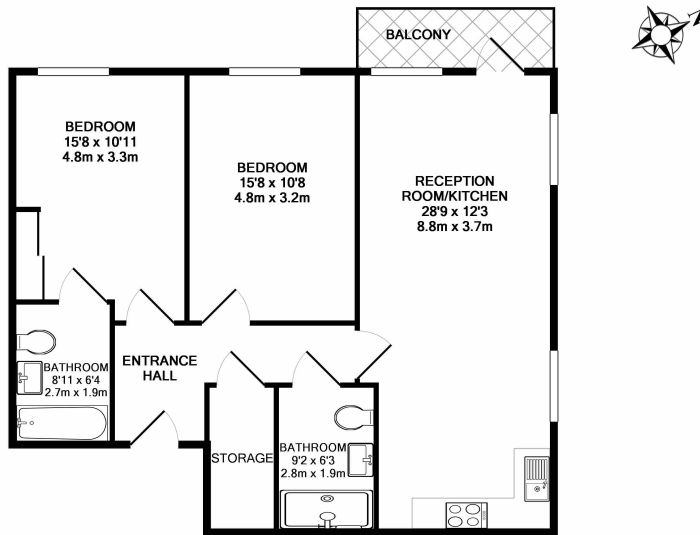

Plough Way, Surrey Quays, SE16

£600 per week, £2,600 per month + fees

www.benhams.com

Score	Energy rating	Current	Potential
92+	A		
81-91	B	86 B	86 B
69-80	C		
55-68	D		
39-54	E		
21-38	F		
1-20	G		

London branches open six days a week Mon - Sat

Canary Wharf | City | Colindale | Dartmouth Park | Ealing | Fulham
Hammersmith | Hampstead | Highgate | Hyde Park | Kensington | Kew
Knightsbridge | Nine Elms | Shoreditch | Southall | Surrey Quays
Wapping | Wembley | White City | Woolwich