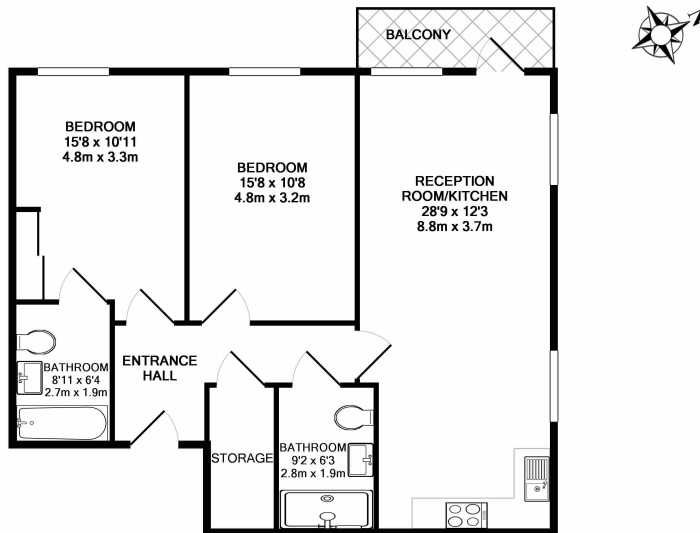

Plough Way, Surrey Quays, SE16

£646 per week, £2,799 per month + fees

www.benhams.com