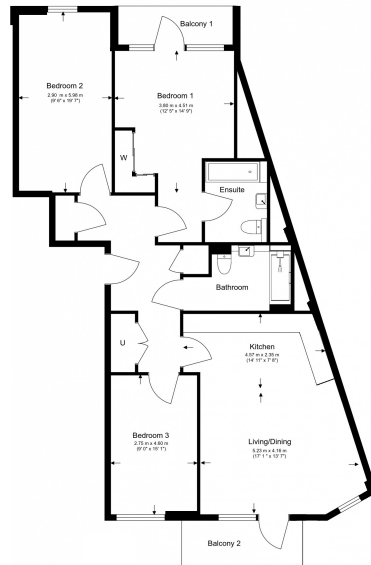

Marine Wharf, Surrey Quays SE16

£762 per week, £3,300 per month + fees

www.benhams.com

Total Gross Internal Area
109.3 Sq/m - 1177 Sq/ft