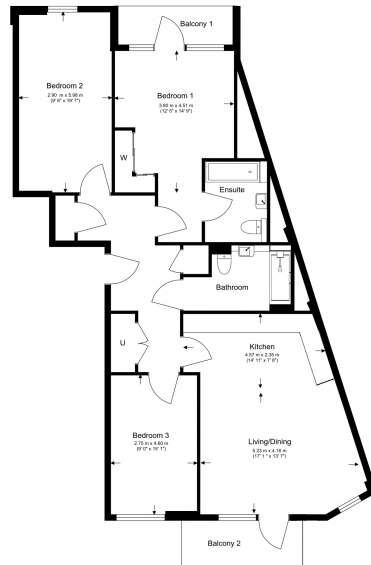

Marine Wharf, Surrey Quays SE16

£176 per week, £762 per month + fees

www.benhams.com

Total Gross Internal Area
109.3 Sq/m - 1177 Sq/ft

Score	Energy rating	Current	Potential
92+	A		
81-91	B	84 B	84 B
69-80	C		
55-68	D		
39-54	E		
21-38	F		
1-20	G		

London branches open six days a week Mon - Sat

Canary Wharf | City | Colindale | Dartmouth Park | Ealing | Fulham
Hammersmith | Hampstead | Highgate | Hyde Park | Kensington | Kew
Knightsbridge | Nine Elms | Shoreditch | Southall | Surrey Quays
Wapping | Wembley | White City | Woolwich

International offices

China | Hong Kong SAR | India | Indonesia | Qatar | Malaysia | Middle East | Pakistan
Singapore | South Africa | Thailand | Turkey