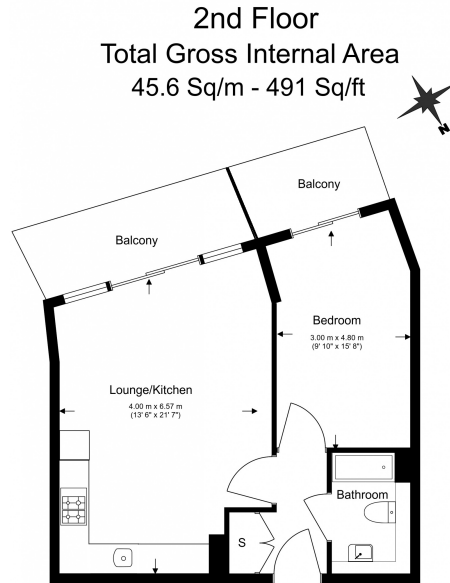

Montreal House, Surrey Quays Road, SE16

£508 per week, £2,200 per month + fees

www.benhams.com

Score	Energy rating	Current	Potential
92+	A		
81-91	B	85 B	85 B
69-80	C		
55-68	D		
39-54	E		
21-38	F		
1-20	G		

London branches open six days a week Mon - Sat

Canary Wharf | City | Colindale | Dartmouth Park | Ealing | Fulham
Hammersmith | Hampstead | Highgate | Hyde Park | Kensington | Kew
Knightsbridge | Nine Elms | Shoreditch | Southall | Surrey Quays
Wapping | Wembley | White City | Woolwich

International offices

China | Hong Kong SAR | India | Indonesia | Israel | Malaysia | Middle East | Pakistan
Qatar | Singapore | South Africa | Thailand | Turkey