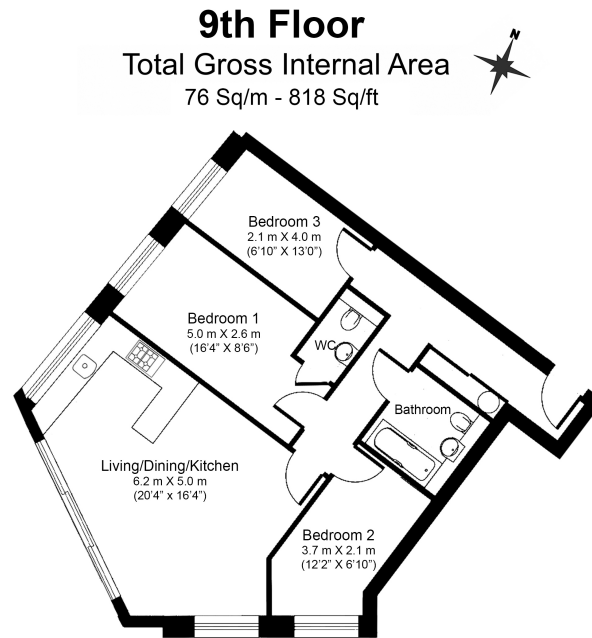

High Street, Stratford, E15

£669 per week, £2,900 per month + fees

www.benhams.com

Benham & Reeves

Energy Efficiency Rating		
	Current	Potential
<i>Very energy efficient - lower running costs</i>		
(92-100) A		
(81-91) B	88	88
(69-80) C		
(55-68) D		
(39-54) E		
(21-38) F		
(1-20) G		
<i>Not energy efficient - higher running costs</i>		
England & Wales	EU Directive 2002/91/EC	

London branches open six days a week Mon - Sat

Canary Wharf | City | Colindale | Dartmouth Park | Ealing | Fulham
Hammersmith | Hampstead | Highgate | Hyde Park | Kensington | Kew
Knightsbridge | Nine Elms | Shoreditch | Southall | Surrey Quays
Wapping | Wembley | White City | Woolwich

International offices

China | Hong Kong SAR | India | Indonesia | Qatar | Malaysia | Middle East | Pakistan
Singapore | South Africa | Thailand | Turkey