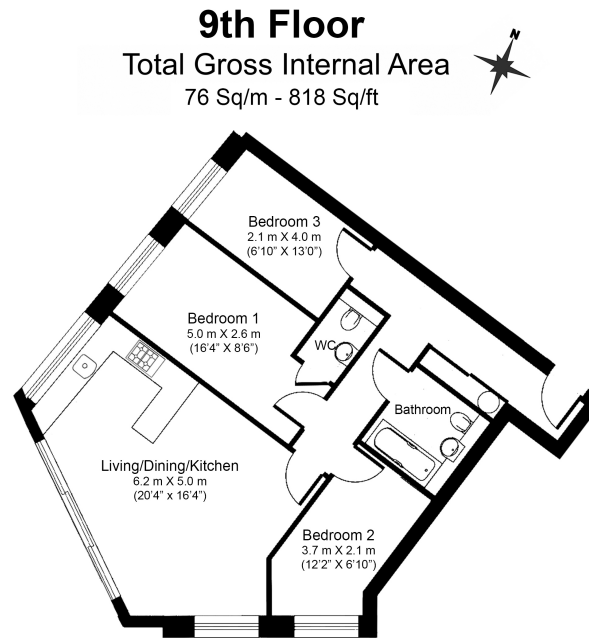

High Street, Stratford, E15

£669 per week, £2,900 per month + fees

www.benhams.com

Benham & Reeves

Energy Efficiency Rating		
	Current	Potential
<i>Very energy efficient - lower running costs</i>		
(92-100) A		
(81-91) B	88	88
(69-80) C		
(55-68) D		
(39-54) E		
(21-38) F		
(1-20) G		
<i>Not energy efficient - higher running costs</i>		
England & Wales	EU Directive 2002/91/EC	

London branches open six days a week Mon - Sat

Canary Wharf | City | Colindale | Dartmouth Park | Ealing | Fulham
Hammersmith | Hampstead | Highgate | Hyde Park | Kensington | Kew
Knightsbridge | Nine Elms | Shoreditch | Southall | Surrey Quays
Wapping | Wembley | White City | Woolwich

International offices

China | Hong Kong SAR | India | Indonesia | Qatar | Malaysia | Middle East | Pakistan
Singapore | South Africa | Thailand | Turkey

Benham & Reeves