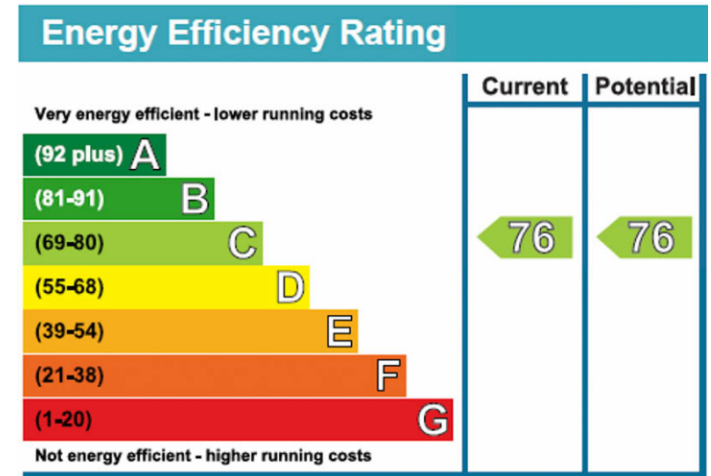

Duckett Street, Stepney, E1

£450 per week, £1,950 per month + fees

www.benhams.com

00393-2081A.E1 - 2ndth Floor
Approx gross internal area: 46sq m - 500sq ft

London branches open six days a week Mon - Sat

Canary Wharf | City | Colindale | Dartmouth Park | Ealing | Fulham
Hammersmith | Hampstead | Highgate | Hyde Park | Kensington | Kew
Knightsbridge | Nine Elms | Shoreditch | Southall | Surrey Quays
Wapping | Wembley | White City | Woolwich

International offices

China | Hong Kong SAR | India | Indonesia | Qatar | Malaysia | Middle East | Pakistan
Singapore | South Africa | Thailand | Turkey