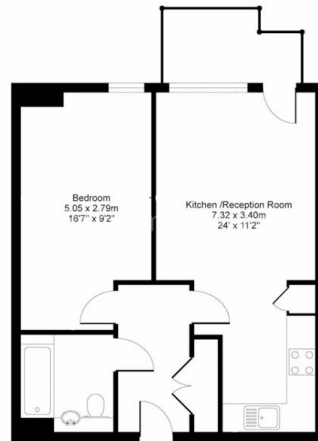

Duckett Street, Stepney, E1

£450 per week, £1,950 per month + fees

www.benhams.com

00393-2081A.E1 - 2ndth Floor
Approx gross internal area: 46sq m - 500sq ft

London branches open six days a week Mon - Sat

Canary Wharf | City | Colindale | Dartmouth Park | Ealing | Fulham
Hammersmith | Hampstead | Highgate | Hyde Park | Kensington | Kew
Knightsbridge | Nine Elms | Shoreditch | Southall | Surrey Quays
Wapping | Wembley | White City | Woolwich

International offices

China | Hong Kong SAR | India | Indonesia | Qatar | Malaysia | Middle East | Pakistan
Singapore | South Africa | Thailand | Turkey