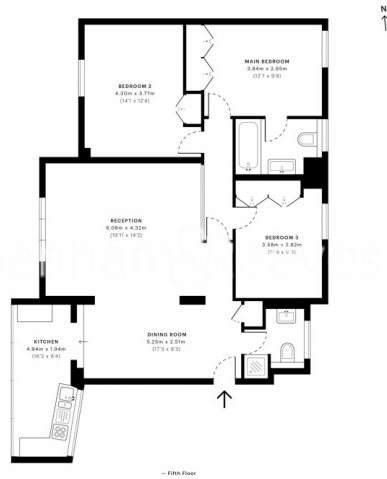

Boydell Court, St. Johns Wood Park, NW8

£1,300 per week, £5,633 per month + fees

www.benhams.com

SD Investments & Management Boydell Court, NW8 GROSS INTERNAL AREA 102.23 sqm / 1100.39 sqft

Score	Energy rating	Current	Potential
92+	A		
81-91	B		
69-80	C	71 | c	80 | c
55-68	D		
39-54	E		
21-38	F		
1-20	G		

London branches open six days a week Mon - Sat

Canary Wharf | City | Colindale | Dartmouth Park | Ealing | Fulham
Hammersmith | Hampstead | Highgate | Hyde Park | Kensington | Kew
Knightsbridge | Nine Elms | Shoreditch | Southall | Surrey Quays
Wapping | Wembley | White City | Woolwich

International offices

China | Hong Kong SAR | India | Indonesia | Qatar | Malaysia | Middle East | Pakistan
Singapore | South Africa | Thailand | Turkey