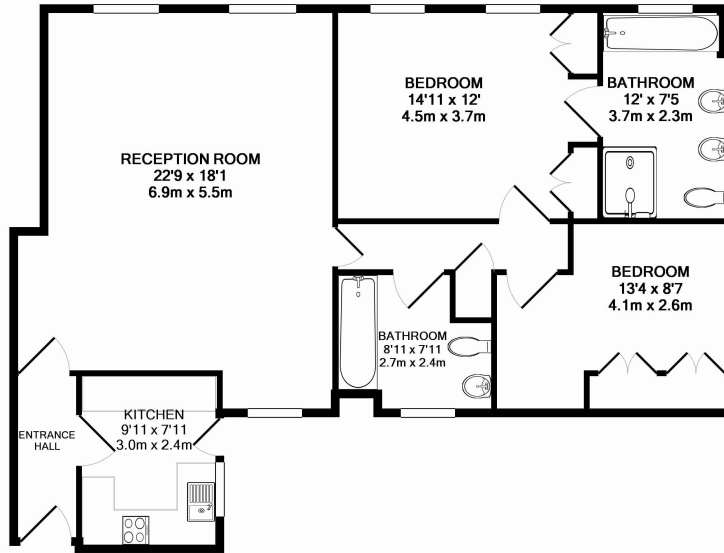

Abbey Road, St John's Wood, NW8

£895 per week, £3,878 per month + fees

www.benhams.com

MANOR APARTMENTS, ABBEY ROAD, NW8
TOTAL APPROX. FLOOR AREA 982 SQ.FT. (91.3 SQ.M.)