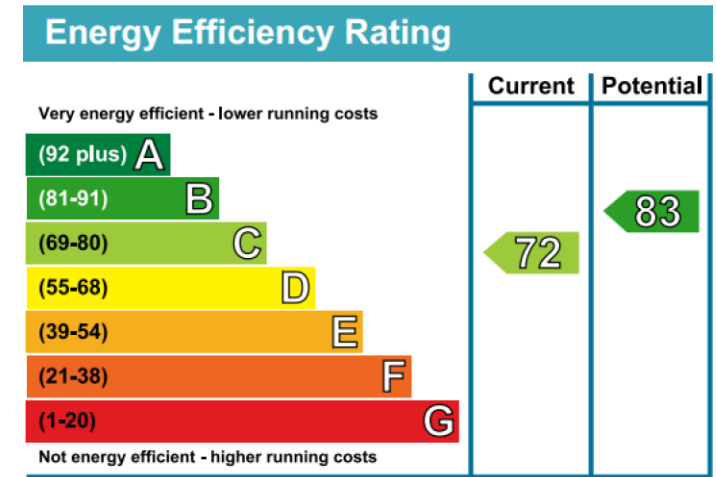

London branches open six days a week Mon - Sat

Canary Wharf | City | Colindale | Dartmouth Park | Ealing | Fulham
Hammersmith | Hampstead | Highgate | Hyde Park | Kensington | Kew
Knightsbridge | Nine Elms | Shoreditch | Southall | Surrey Quays
Wapping | Wembley | White City | Woolwich

International offices

China | Hong Kong SAR | India | Indonesia | Israel | Malaysia | Middle East | Pakistan
Qatar | Singapore | South Africa | Thailand | Turkey