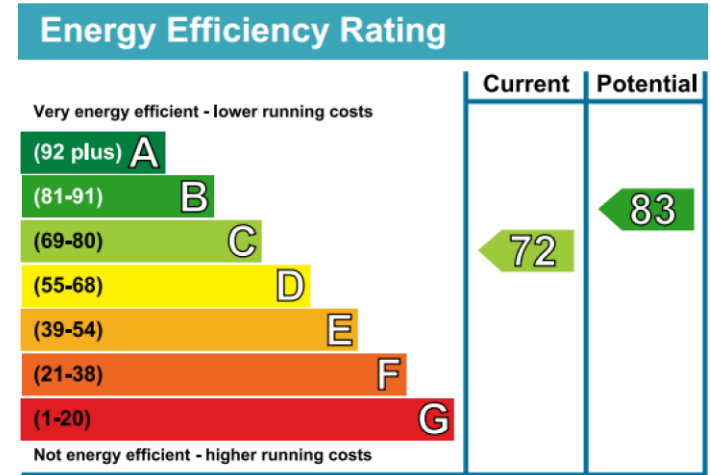

London branches open six days a week Mon - Sat

Canary Wharf | City | Colindale | Dartmouth Park | Ealing | Fulham
Hammersmith | Hampstead | Highgate | Hyde Park | Kensington | Kew
Knightsbridge | Nine Elms | Shoreditch | Southall | Surrey Quays
Wapping | Wembley | White City | Woolwich

International offices

China | Hong Kong SAR | India | Indonesia | Qatar | Malaysia | Middle East | Pakistan
Singapore | South Africa | Thailand | Turkey