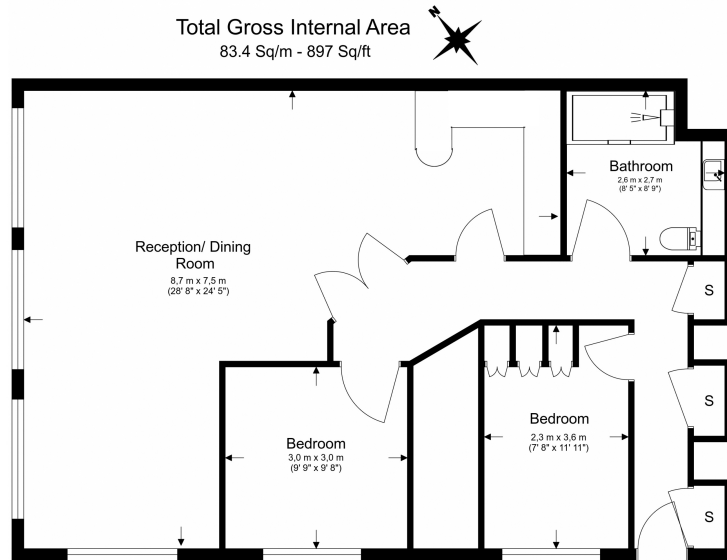

Strype Street, Spitalfields, E1

£670 per week, £2,903 per month + fees

www.benhams.com

Score	Energy rating	Current	Potential
92+	A		
81-91	B		81 | B
69-80	C	74 | C	
55-68	D		
39-54	E		
21-38	F		
1-20	G		

London branches open six days a week Mon - Sat

Canary Wharf | City | Colindale | Dartmouth Park | Ealing | Fulham
Hammersmith | Hampstead | Highgate | Hyde Park | Kensington | Kew
Knightsbridge | Nine Elms | Shoreditch | Southall | Surrey Quays
Wapping | Wembley | White City | Woolwich

International offices

China | Hong Kong SAR | India | Indonesia | Qatar | Malaysia | Middle East | Pakistan
Singapore | South Africa | Thailand | Turkey