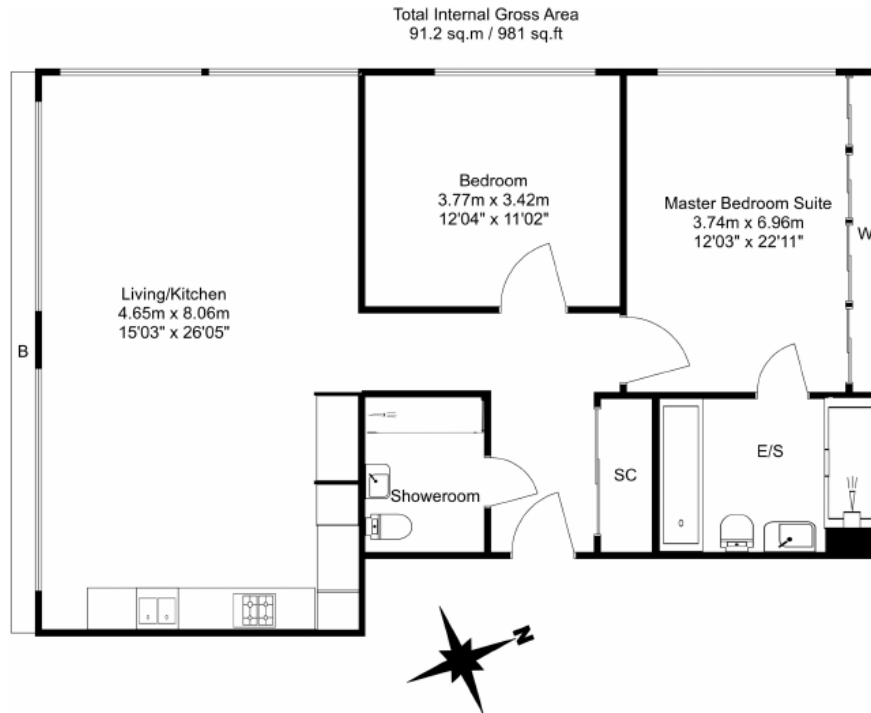

Casson Square, Southbank Place, SE1

£1,200 per week, £5,200 per month + fees

www.benhams.com

Energy Efficiency Rating		
	Current	Potential
Very energy efficient - lower running costs		
(92+) A		
(81-91) B	84	84
(69-80) C		
(55-68) D		
(39-54) E		
(21-38) F		
(1-20) G		
Not energy efficient - higher running costs		
England, Scotland & Wales	EU Directive 2002/91/EC	

London branches open six days a week Mon - Sat

Canary Wharf | City | Colindale | Dartmouth Park | Ealing | Fulham
Hammersmith | Hampstead | Highgate | Hyde Park | Kensington | Kew
Knightsbridge | Nine Elms | Shoreditch | Southall | Surrey Quays
Wapping | Wembley | White City | Woolwich

International offices

China | Hong Kong SAR | India | Indonesia | Qatar | Malaysia | Middle East | Pakistan
Singapore | South Africa | Thailand | Turkey