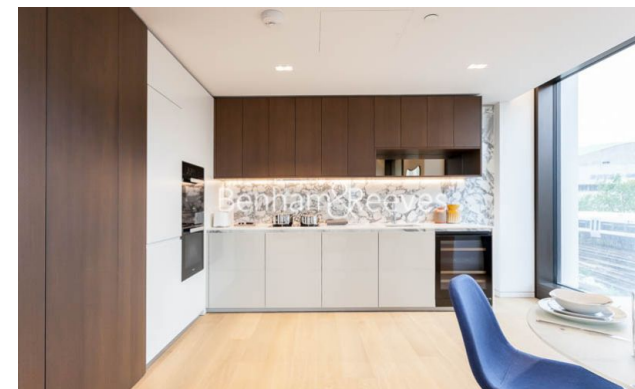

2 Bedrooms   2 Bathrooms   Furnished

Large and bright apartment set in Southbank Place in 30 Casson Square with good security.

Please [click here](#) for full detail

Property features

Luxury 2 Bedroom Apartment | Bespoke Bathroom & En-Suite | Open Plan Living Space | Fitted Kitchen | Furnished | EPC-B | Wooden Flooring Throughout | 24-Hour Concierge & Residents & Lounge | Waterloo Station Nearby

For more information about this property,
please call our City branch on

020 7213 9700

Redress & Client Money Protection :
Benham and Reeves are members of The Property Ombudsman redress scheme and have Client Money protection with ARLA Propertymark.
You can find more information on our website at <https://www.benhams.com/membership/>

Benham & Reeves