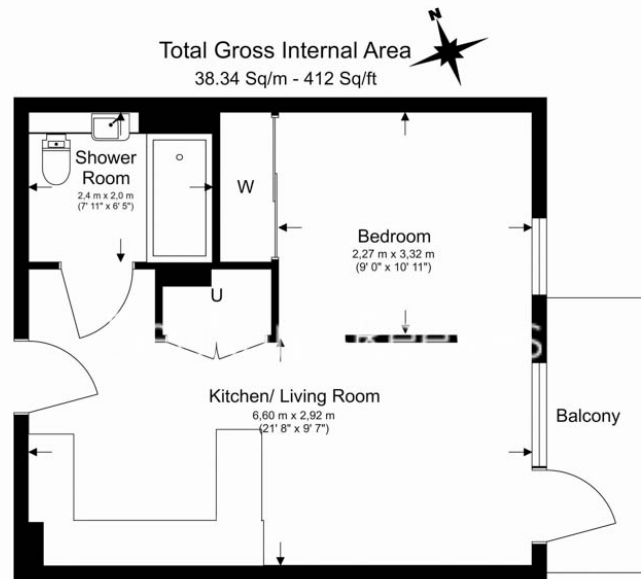

Accolade Avenue, Southall, UB1

£347 per week, £1,504 per month + fees

www.benhams.com

Score	Energy rating	Current	Potential
92+	A		
81-91	B	83 | B	83 | B
69-80	C		
55-68	D		
39-54	E		
21-38	F		
1-20	G		

London branches open six days a week Mon - Sat

Canary Wharf | City | Colindale | Dartmouth Park | Ealing | Fulham
Hammersmith | Hampstead | Highgate | Hyde Park | Kensington | Kew
Knightsbridge | Nine Elms | Shoreditch | Southall | Surrey Quays
Wapping | Wembley | White City | Woolwich

International offices

China | Hong Kong SAR | India | Indonesia | Qatar | Malaysia | Middle East | Pakistan
Singapore | South Africa | Thailand | Turkey