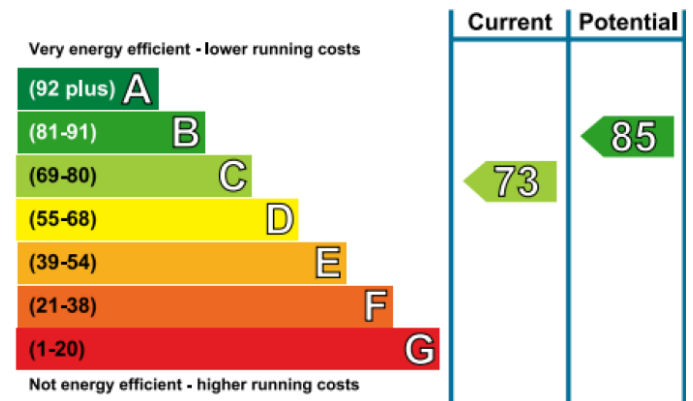

Energy Efficiency Rating

London branches open six days a week Mon - Sat

Canary Wharf | City | Colindale | Dartmouth Park | Ealing | Fulham
Hammersmith | Hampstead | Highgate | Hyde Park | Kensington | Kew
Knightsbridge | Nine Elms | Shoreditch | Southall | Surrey Quays
Wapping | Wembley | White City | Woolwich

International offices

China | Hong Kong SAR | India | Indonesia | Qatar | Malaysia | Middle East | Pakistan
Singapore | South Africa | Thailand | Turkey