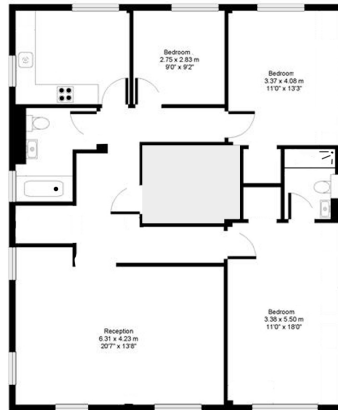

Princes Gate Mews, South Kensington, SW7

£945 per week, £4,095 per month + fees

www.benhams.com

1st floor

Approx Gross Area: 115 sq m / 1200 sq ft