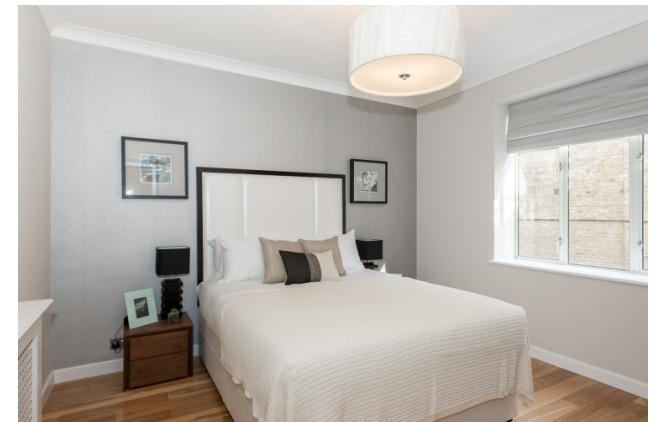

1 Bedroom   1 Bathroom   Furnished

An urban-chic 570 sq ft ONE-BEDROOM apartment overlooking the BROMPTON ROAD opposite Aubaine. This spacious flat features wood flooring and neutral decor. Brompton Road enjoys a prime position near Walton Street, The King's Road, Chelsea Village Green and KNIGHTSBRIDGE.

Please [click here](#) for full detail

Property features

1 Bedroom | 1 Bathroom | Reception Room | Wood Flooring | Separate Kitchen | EPC-E | 570 Sq Ft | Furnished | 5 Minutes to Knightsbridge | South Kensington Station

For more information about this property, please call our Knightsbridge branch on

020 7581 2112

Redress & Client Money Protection :

Benham and Reeves are members of The Property Ombudsman redress scheme and have Client Money protection with ARLA Propertymark. You can find more information on our website at <https://www.benhams.com/membership/>

Benham & Reeves