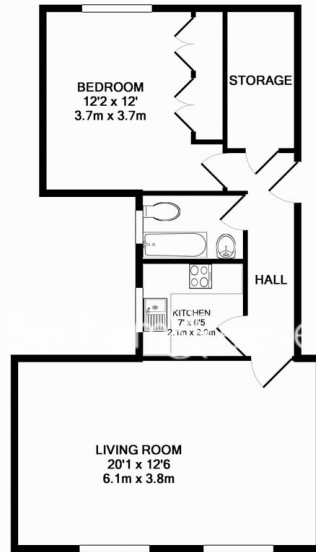

301 Brompton Road, South Kensington, SW3

£685 per week, £2,968 per month + fees

www.benhams.com

BROMPTON ROAD, SW3 2DY
TOTAL APPROX. FLOOR AREA 570 SQ.FT. (53.0 SQ.M.)

Score	Energy rating	Current	Potential
92+	A		
81-91	B		
69-80	C		
55-68	D		58 D
39-54	E	46 E	
21-38	F		
1-20	G		

London branches open six days a week Mon - Sat

Canary Wharf | City | Colindale | Dartmouth Park | Ealing | Fulham
Hammersmith | Hampstead | Highgate | Hyde Park | Kensington | Kew
Knightsbridge | Nine Elms | Shoreditch | Southall | Surrey Quays
Wapping | Wembley | White City | Woolwich

International offices

China | Hong Kong SAR | India | Indonesia | Qatar | Malaysia | Middle East | Pakistan
Singapore | South Africa | Thailand | Turkey