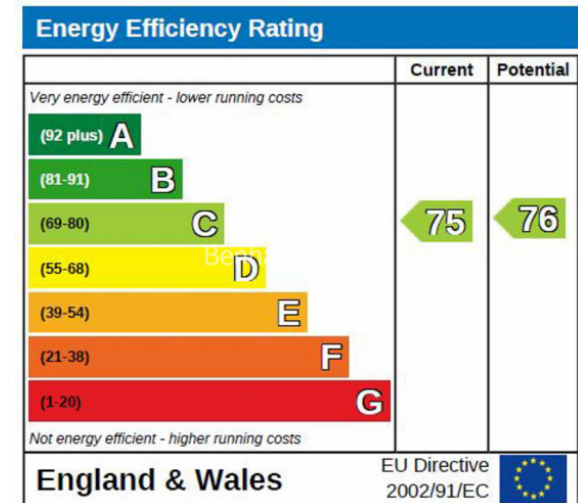

Benham & Reeves

Cock Lane, Snow Hill, EC1A

£577 per week, £2,500 per month + fees

www.benhams.com

COCK LANE, EC1A 9BW
TOTAL APPROX. FLOOR AREA 487 SQ.FT. (45.3 SQ.M.)

Whilst every attempt has been made to ensure the accuracy of the floor plan contained here, measurements of doors, windows, rooms and any other items are approximate and no responsibility is taken for any error, omission, or mis-statement. This plan is for illustrative purposes only and should be used as such by any prospective purchaser. The services, systems and appliances shown have not been tested and no guarantee as to their operability or efficiency can be given
Made with Metropix ©2013