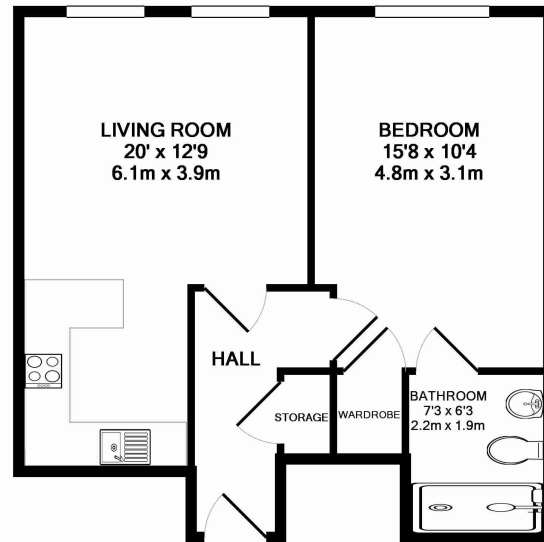

Please [click here](#) for full detail

Property features

One Bedroom | One Bathroom | Reception | Furnished | Fitted Kitchen | EPC-C | 472 Sq Ft | Bespoke Features | Close To St Pauls, Farringdon, Barbican & Chancery Lane | St Pauls (Central Line) & Farringdon

Benham & Reeves

Cock Lane, Snow Hill, EC1A

£577 per week, £2,500 per month + fees

www.benhams.com

COCK LANE, EC1A 9BW
TOTAL APPROX. FLOOR AREA 487 SQ.FT. (45.3 SQ.M.)

Whilst every attempt has been made to ensure the accuracy of the floor plan contained here, measurements of doors, windows, rooms and any other items are approximate and no responsibility is taken for any error, omission, or mis-statement. This plan is for illustrative purposes only and should be used as such by any prospective purchaser. The services, systems and appliances shown have not been tested and no guarantee as to their operability or efficiency can be given
Made with Metropix ©2013