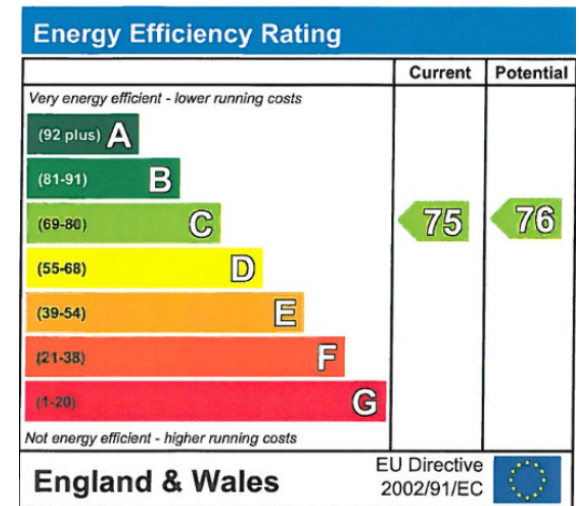

Benham & Reeves

Nell Gwynn House, Sloane Avenue, Chelsea, SW3

www.benhams.com

£625 per week, £2,708 per month + fees

00750-231NGH.SW3 - 2ND FLOOR
TOTAL APPROX. FLOOR AREA 295 SQ.FT. (27.4 SQ.M.)

Whilst every attempt has been made to ensure the accuracy of the floor plan contained here, measurements of doors, windows, rooms and any other items are approximate and no responsibility is taken for any error, omission, or mis-statement. This plan is for illustrative purposes only and should be used as such by any prospective purchaser. The services, systems and appliances shown have not been tested and no guarantee as to their operability or efficiency can be given
Made with Metropix ©2016