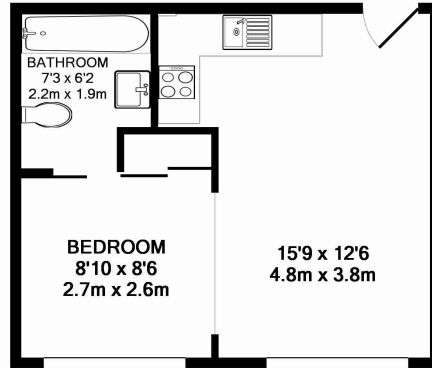

Please [click here](#) for full detail

Property features

Manhattan Studio | 1 Bathroom | 24 Hour Concierge | Furnished | Fitted Kitchen | EPC-C | 290 Sq ft | Rent includes Hot Water & Heating | Neutral Decor | Nearby South Kensington Tube Station

Benham & Reeves

Nell Gwynn House, Sloane Avenue, Chelsea, SW3

www.benhams.com

£625 per week, £2,708 per month + fees

00750-231NGH.SW3 - 2ND FLOOR
TOTAL APPROX. FLOOR AREA 295 SQ.FT. (27.4 SQ.M.)

Whilst every attempt has been made to ensure the accuracy of the floor plan contained here, measurements of doors, windows, rooms and any other items are approximate and no responsibility is taken for any error, omission, or mis-statement. This plan is for illustrative purposes only and should be used as such by any prospective purchaser. The services, systems and appliances shown have not been tested and no guarantee as to their operability or efficiency can be given
Made with Metropix ©2016