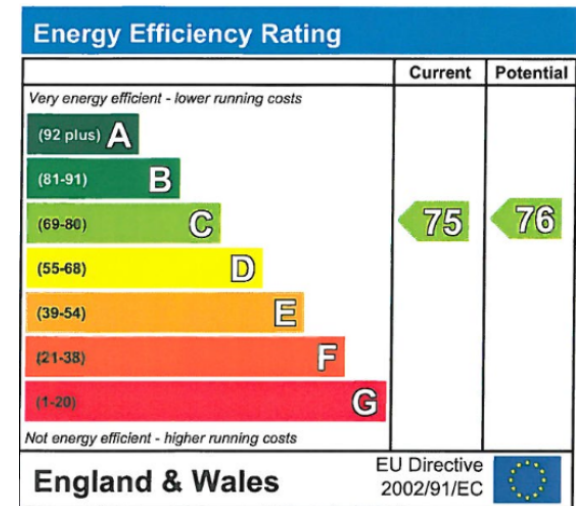

# Nell Gwynn House, Sloane Avenue, Chelsea, SW3

www.benhams.com

£625 per week, £2,708 per month + fees

00750-231NGH.SW3 - 2ND FLOOR  
TOTAL APPROX. FLOOR AREA 295 SQ.FT. (27.4 SQ.M.)

Whilst every attempt has been made to ensure the accuracy of the floor plan contained here, measurements of doors, windows, rooms and any other items are approximate and no responsibility is taken for any error, omission, or mis-statement. This plan is for illustrative purposes only and should be used as such by any prospective purchaser. The services, systems and appliances shown have not been tested and no guarantee as to their operability or efficiency can be given  
Made with Metropix ©2016