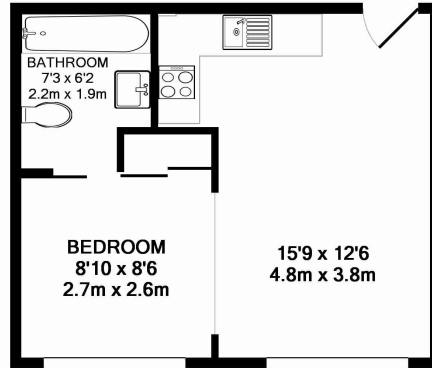

## Property features

**Manhattan Studio | 1 Bathroom | 24 Hour Concierge | Furnished | Fitted Kitchen | EPC-C | 290 Sq ft | Rent includes Hot Water & Heating | Neutral Decor | Nearby South Kensington Tube Station**

# Nell Gwynn House, Sloane Avenue, Chelsea, SW3

www.benhams.com

£625 per week, £2,708 per month + fees

00750-231NGH.SW3 - 2ND FLOOR  
TOTAL APPROX. FLOOR AREA 295 SQ.FT. (27.4 SQ.M.)

Whilst every attempt has been made to ensure the accuracy of the floor plan contained here, measurements of doors, windows, rooms and any other items are approximate and no responsibility is taken for any error, omission, or mis-statement. This plan is for illustrative purposes only and should be used as such by any prospective purchaser. The services, systems and appliances shown have not been tested and no guarantee as to their operability or efficiency can be given  
Made with Metropix ©2016