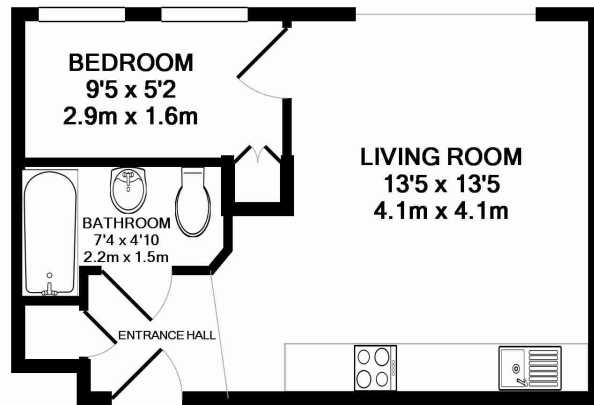

Nell Gwynn House, Sloane Avenue SW3

£645 per week, £2,795 per month + fees

www.benhams.com

NELL GWYNN HOUSE, SW3
TOTAL APPROX. FLOOR AREA 266 SQ.FT. (24.7 SQ.M.)

Whilst every attempt has been made to ensure the accuracy of the floor plan contained here, measurements of doors, windows, rooms and any other items are approximate and no responsibility is taken for any error, omission, or mis-statement. This plan is for illustrative purposes only and should be used as such by any prospective purchaser. The services, systems and appliances shown have not been tested and no guarantee as to their operability or efficiency can be given
Made with Metropix ©2013

Score	Energy rating	Current	Potential
92+	A		
81-91	B		
69-80	C	74 | C	79 | C
55-68	D		
39-54	E		
21-38	F		
1-20	G		

London branches open six days a week Mon - Sat

Canary Wharf | City | Colindale | Dartmouth Park | Ealing | Fulham
Hammersmith | Hampstead | Highgate | Hyde Park | Kensington | Kew
Knightsbridge | Nine Elms | Shoreditch | Southall | Surrey Quays
Wapping | Wembley | White City | Woolwich

International offices

China | Hong Kong SAR | India | Indonesia | Qatar | Malaysia | Middle East | Pakistan
Singapore | South Africa | Thailand | Turkey